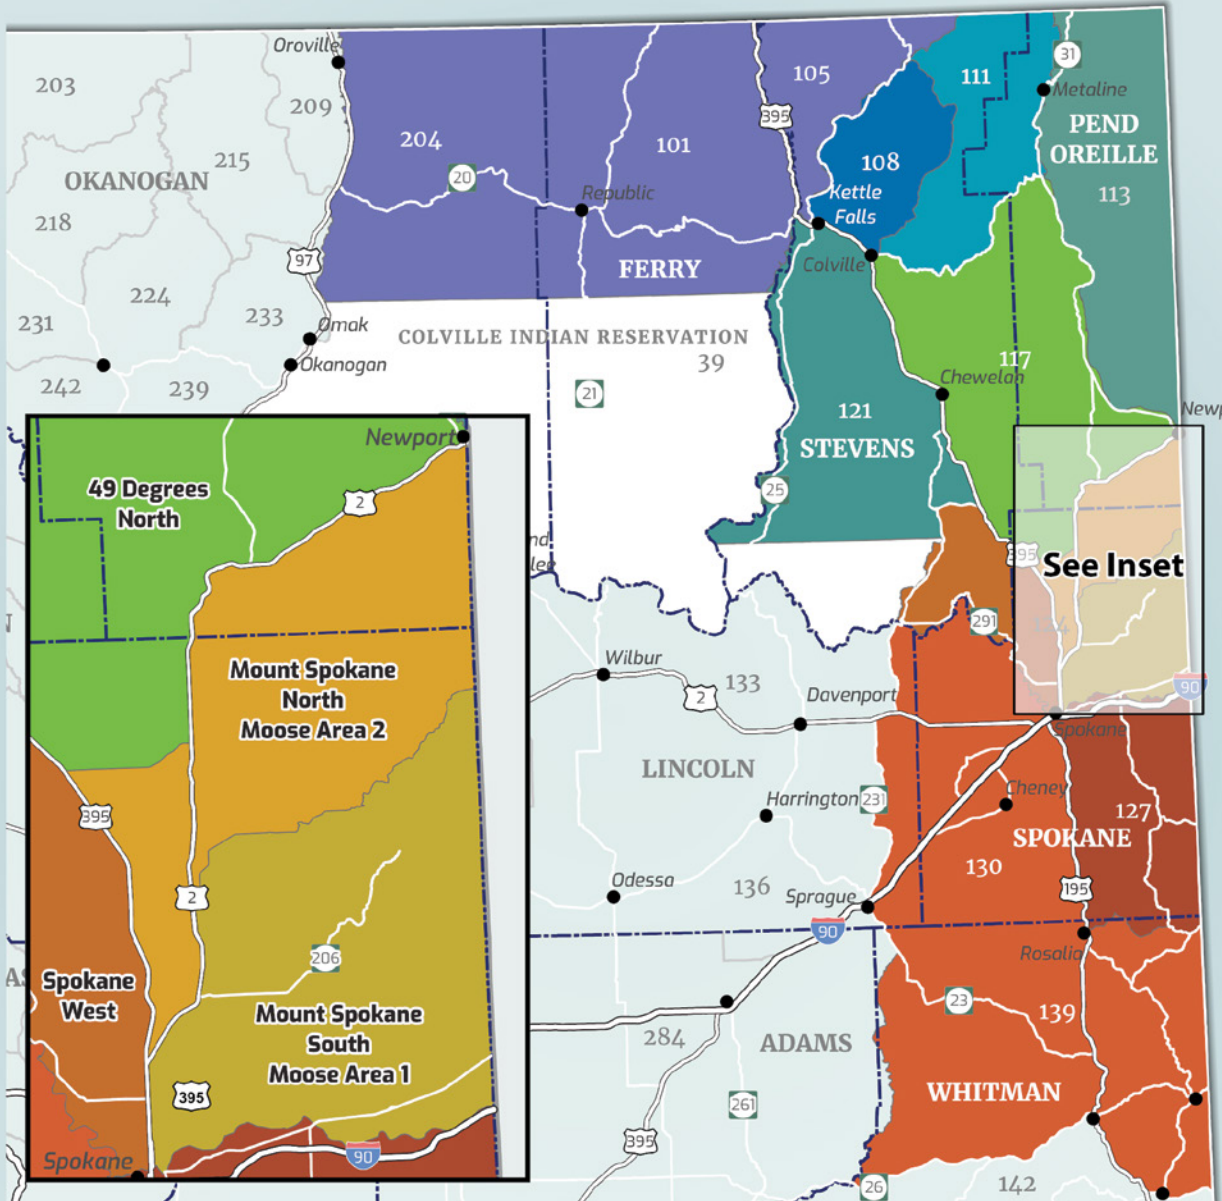

# 2024-2025 Moose Hunt Areas

## Moose Hunt Areas

- |                         |                                  |
|-------------------------|----------------------------------|
| 1 - Mount Spokane South | 8 - Kettle Range - East Okanogan |
| 2 - Mount Spokane North | 9 - Mica Peak                    |
| 4 - 49 Degrees North    | 10 - Selkirk Mountains           |
| 5 - Aladdin             | 11 - Spokane West                |
| 6 - Douglas             | 12 - Cheney                      |
| 7 - Huckleberry         |                                  |

## Administrative Boundaries

- Game Management Unit
- County

## Transportation Network

- Interstate
- US Highway
- State Highway