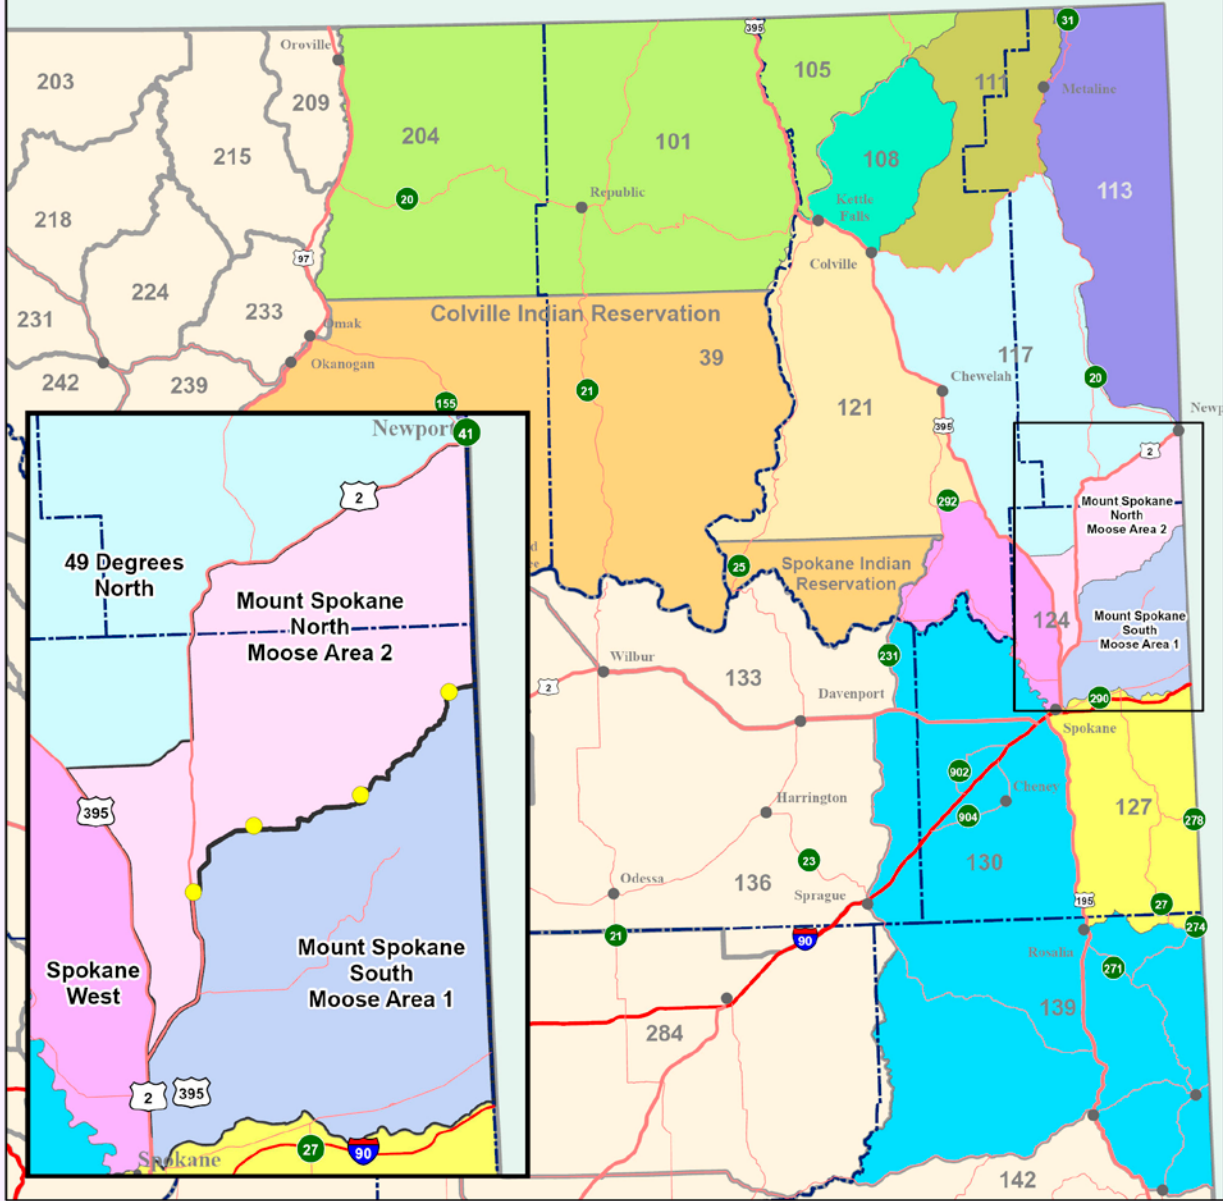

2023-2024 Moose Hunt Areas

Moose Hunt Areas

- Mount Spokane South Moose Area 1
- Huckleberry
- Mount Spokane North Moose Area 2
- Kettle Range - East Okanogan
- 49 Degrees North
- Mica Peak
- Aladdin
- Selkirk Mountains
- Cheney B
- Spokane West
- Douglas

Administrative Boundaries

- County Line
- Game Management Unit
- City or Town

Transportation Network

- Interstate Highway
- US Highway
- State Route