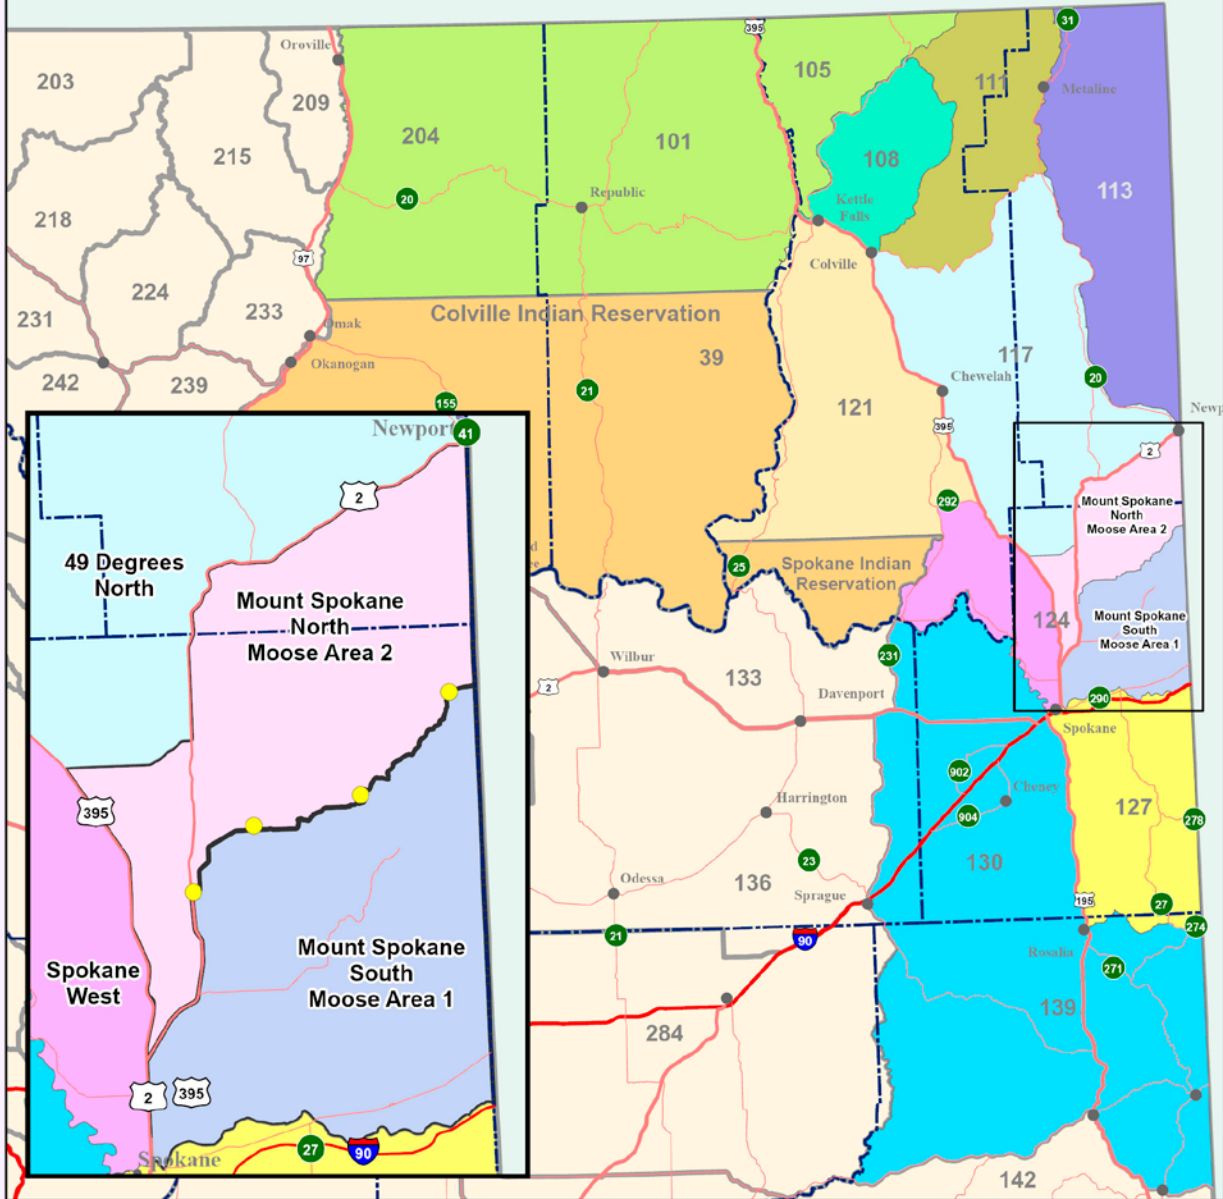

2022-2023 Moose Hunt Areas

Moose Hunt Areas

- Mount Spokane South Moose Area 1
- Mount Spokane North Moose Area 2
- 49 Degrees North
- Aladdin
- Cheney B
- Douglas
- Huckleberry
- Kettle Range - East Okanogan
- Mica Peak
- Selkirk Mountains
- Spokane West

Administrative Boundaries

- County Line
- Game Management Unit
- City or Town

Transportation Network

- Interstate Highway
- US Highway
- State Route