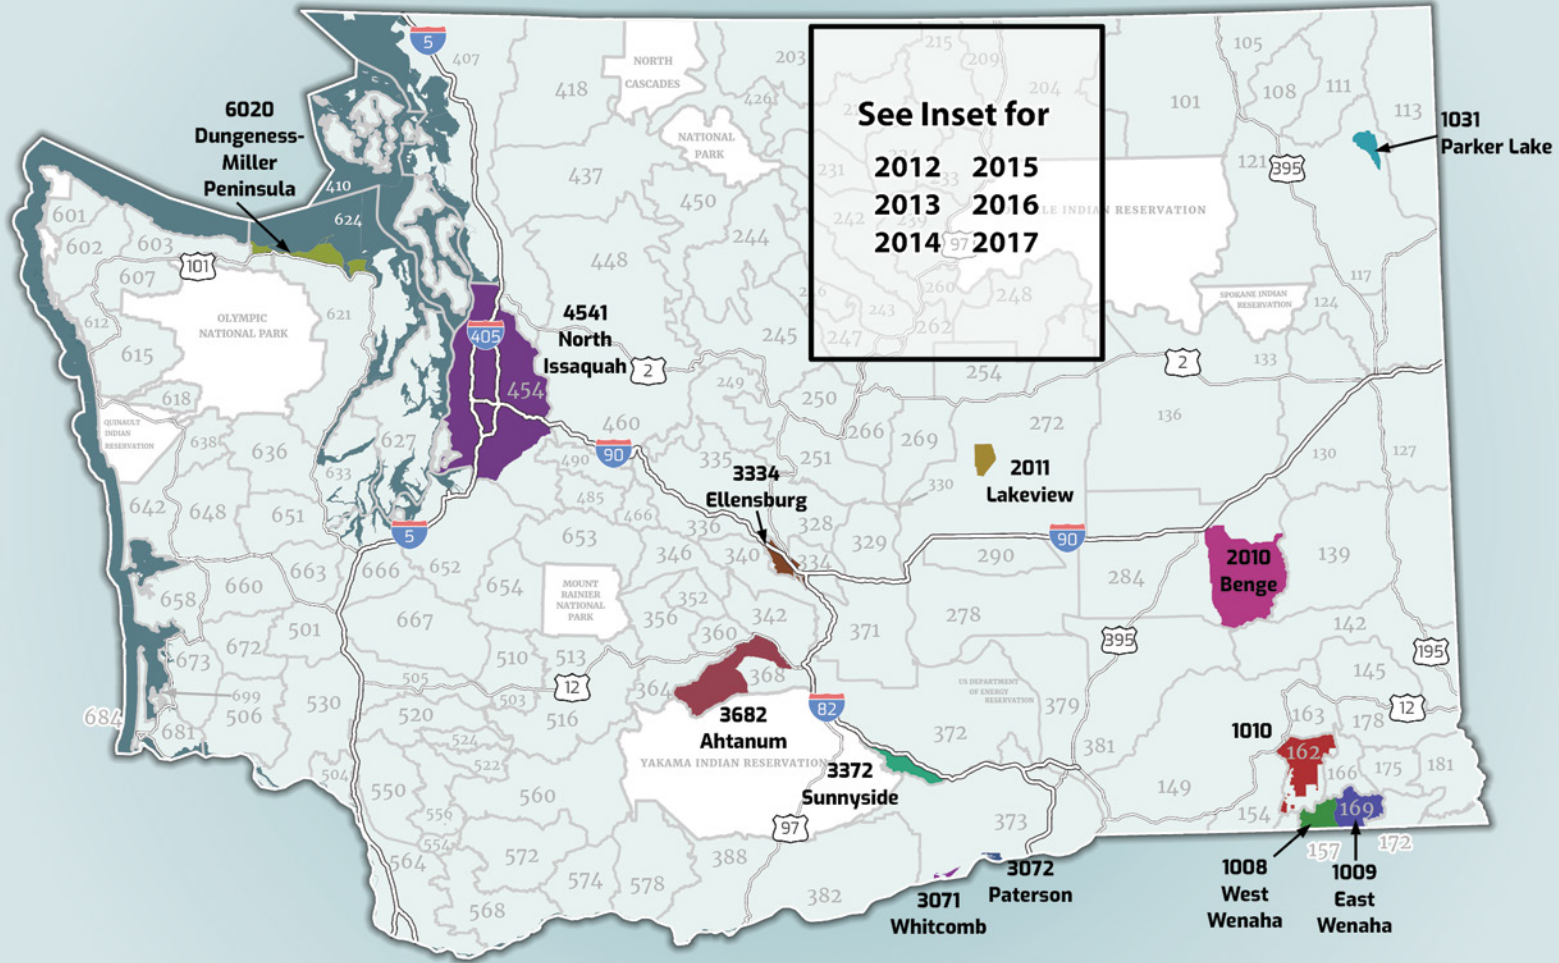

# 2024-2025 Deer Hunt Areas

**Administrative boundaries**

-  Area outside WDFW jurisdiction
-  Game Management Unit boundary

# 2024-2025 Deer Hunt Areas Inset Map