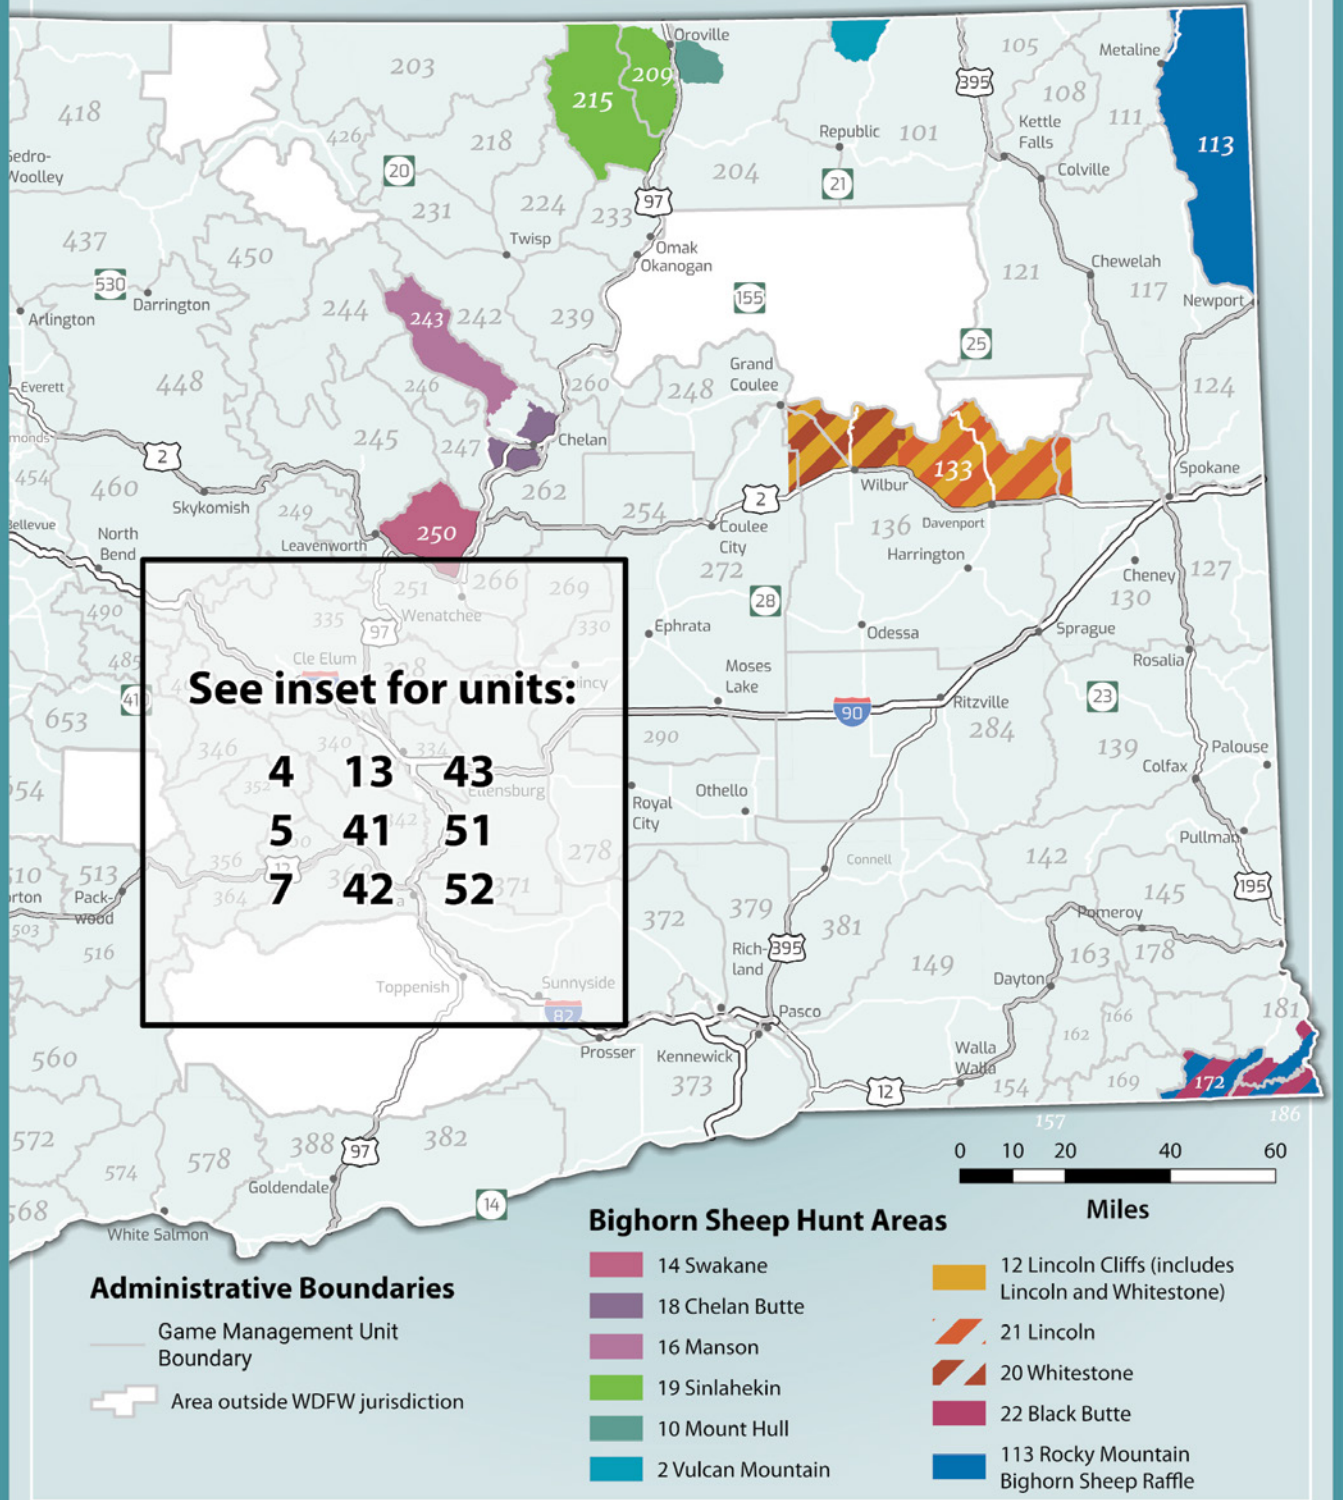

2024-2025 Bighorn Sheep Hunt Areas

2024-2025 Bighorn Sheep Hunt Areas Inset Map

Legend

- | | | |
|--------------------------------|---------------------|---------------------------------------|
| 5 Umtanum (includes 51 and 52) | 7 Cle Elum Mountain | Selah Butte (4) is made up of: |
| 51 Umtanum North | 13 Quilomene | 41 Selah Butte North |
| 52 Umtanum South | 14 Swakane | 42 Mount Baldy |
| | | 43 Selah Butte South |