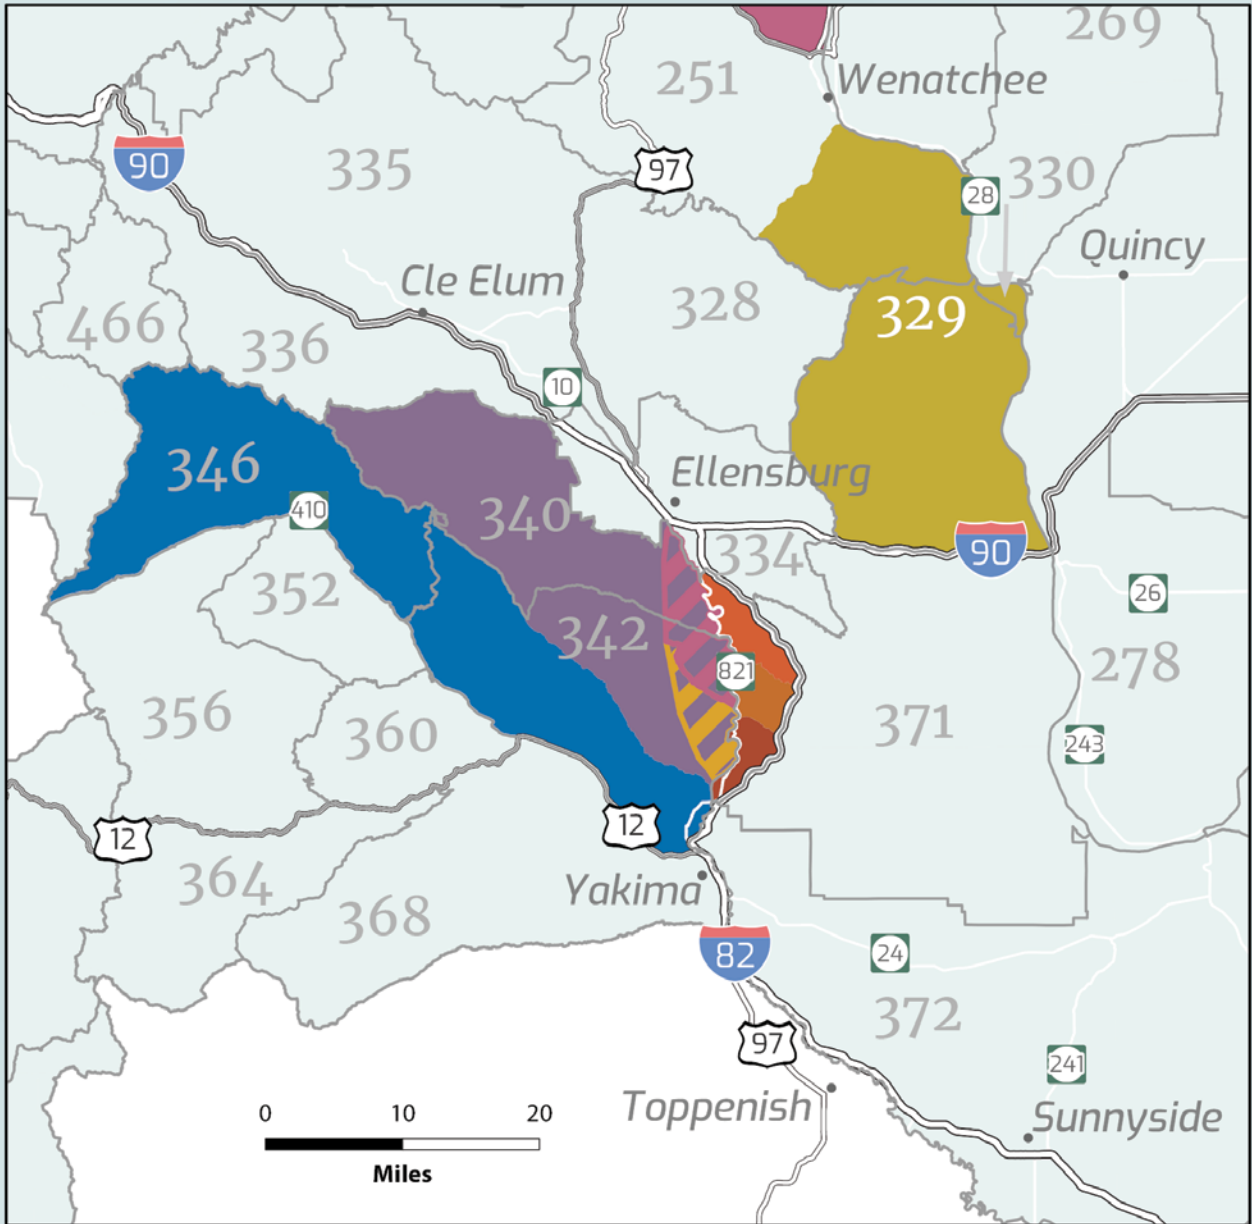

2024-2025 Bighorn Sheep Hunt Areas

2024-2025 Bighorn Sheep Hunt Areas Inset Map

Legend

- | | | |
|--------------------------------|---------------------|---------------------------------------|
| 5 Umtanum (includes 51 and 52) | 7 Cle Elum Mountain | Selah Butte (4) is made up of: |
| 51 Umtanum North | 13 Quilomene | 41 Selah Butte North |
| 52 Umtanum South | 14 Swakane | 42 Mount Baldy |
| | | 43 Selah Butte South |