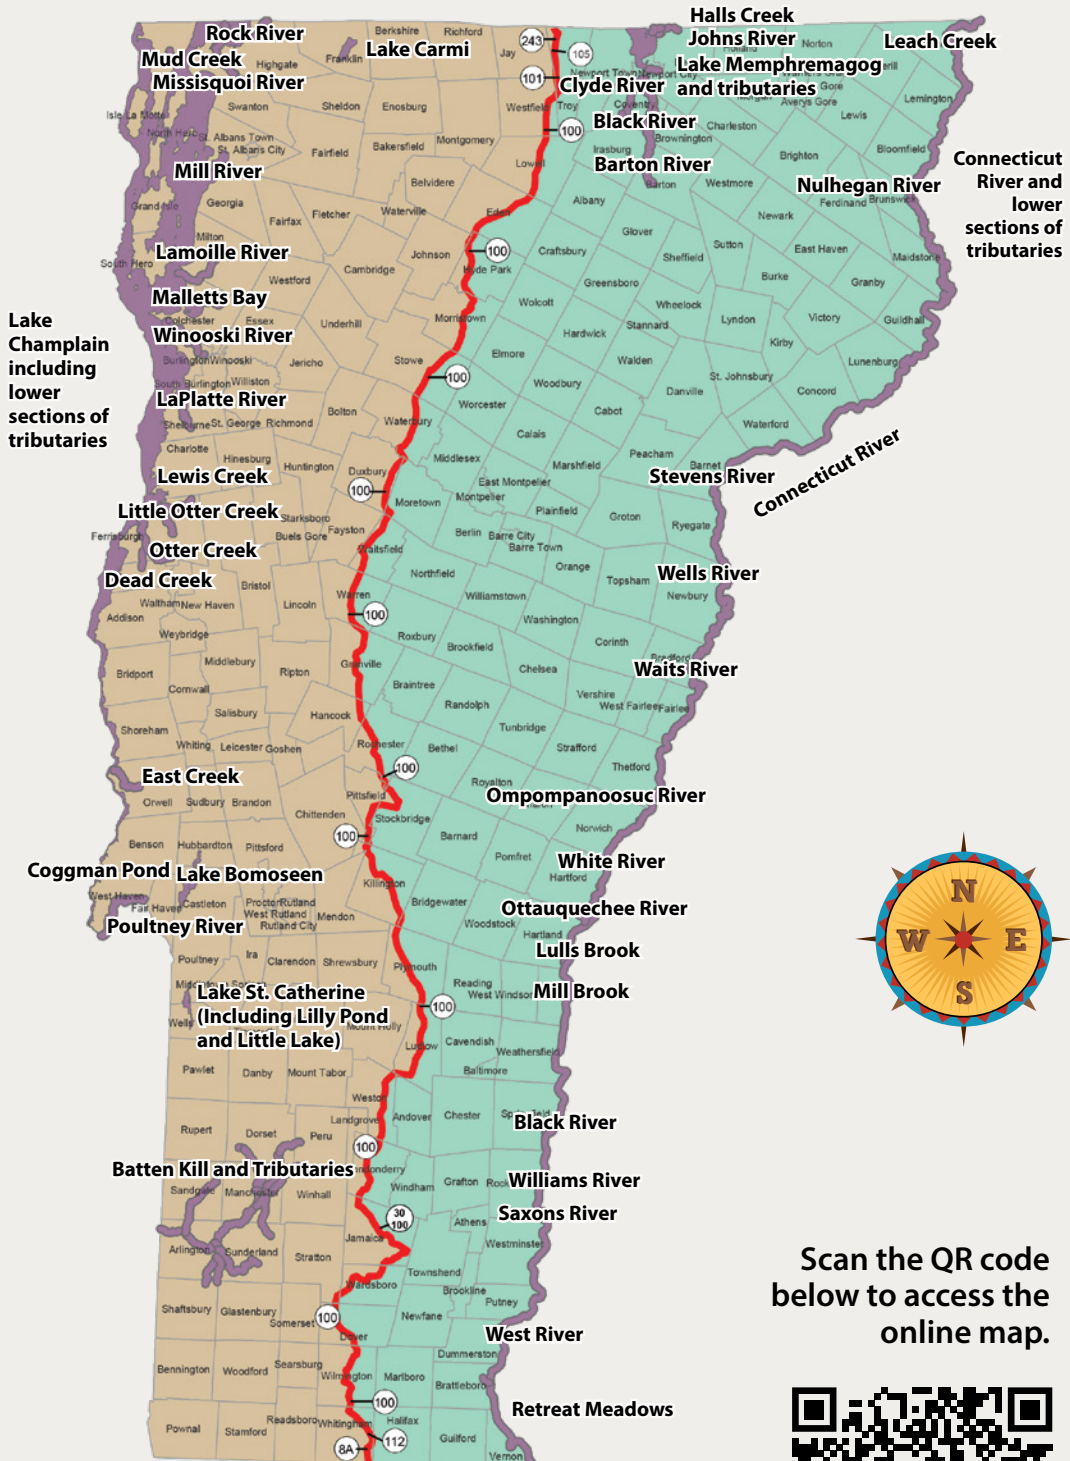

Baitfish Zones and Black-list Waters

Lake Champlain including lower sections of tributaries

Connecticut River and lower sections of tributaries

Scan the QR code below to access the online map.

Black-list Water

Baitfish Zones

East Zone

West Zone