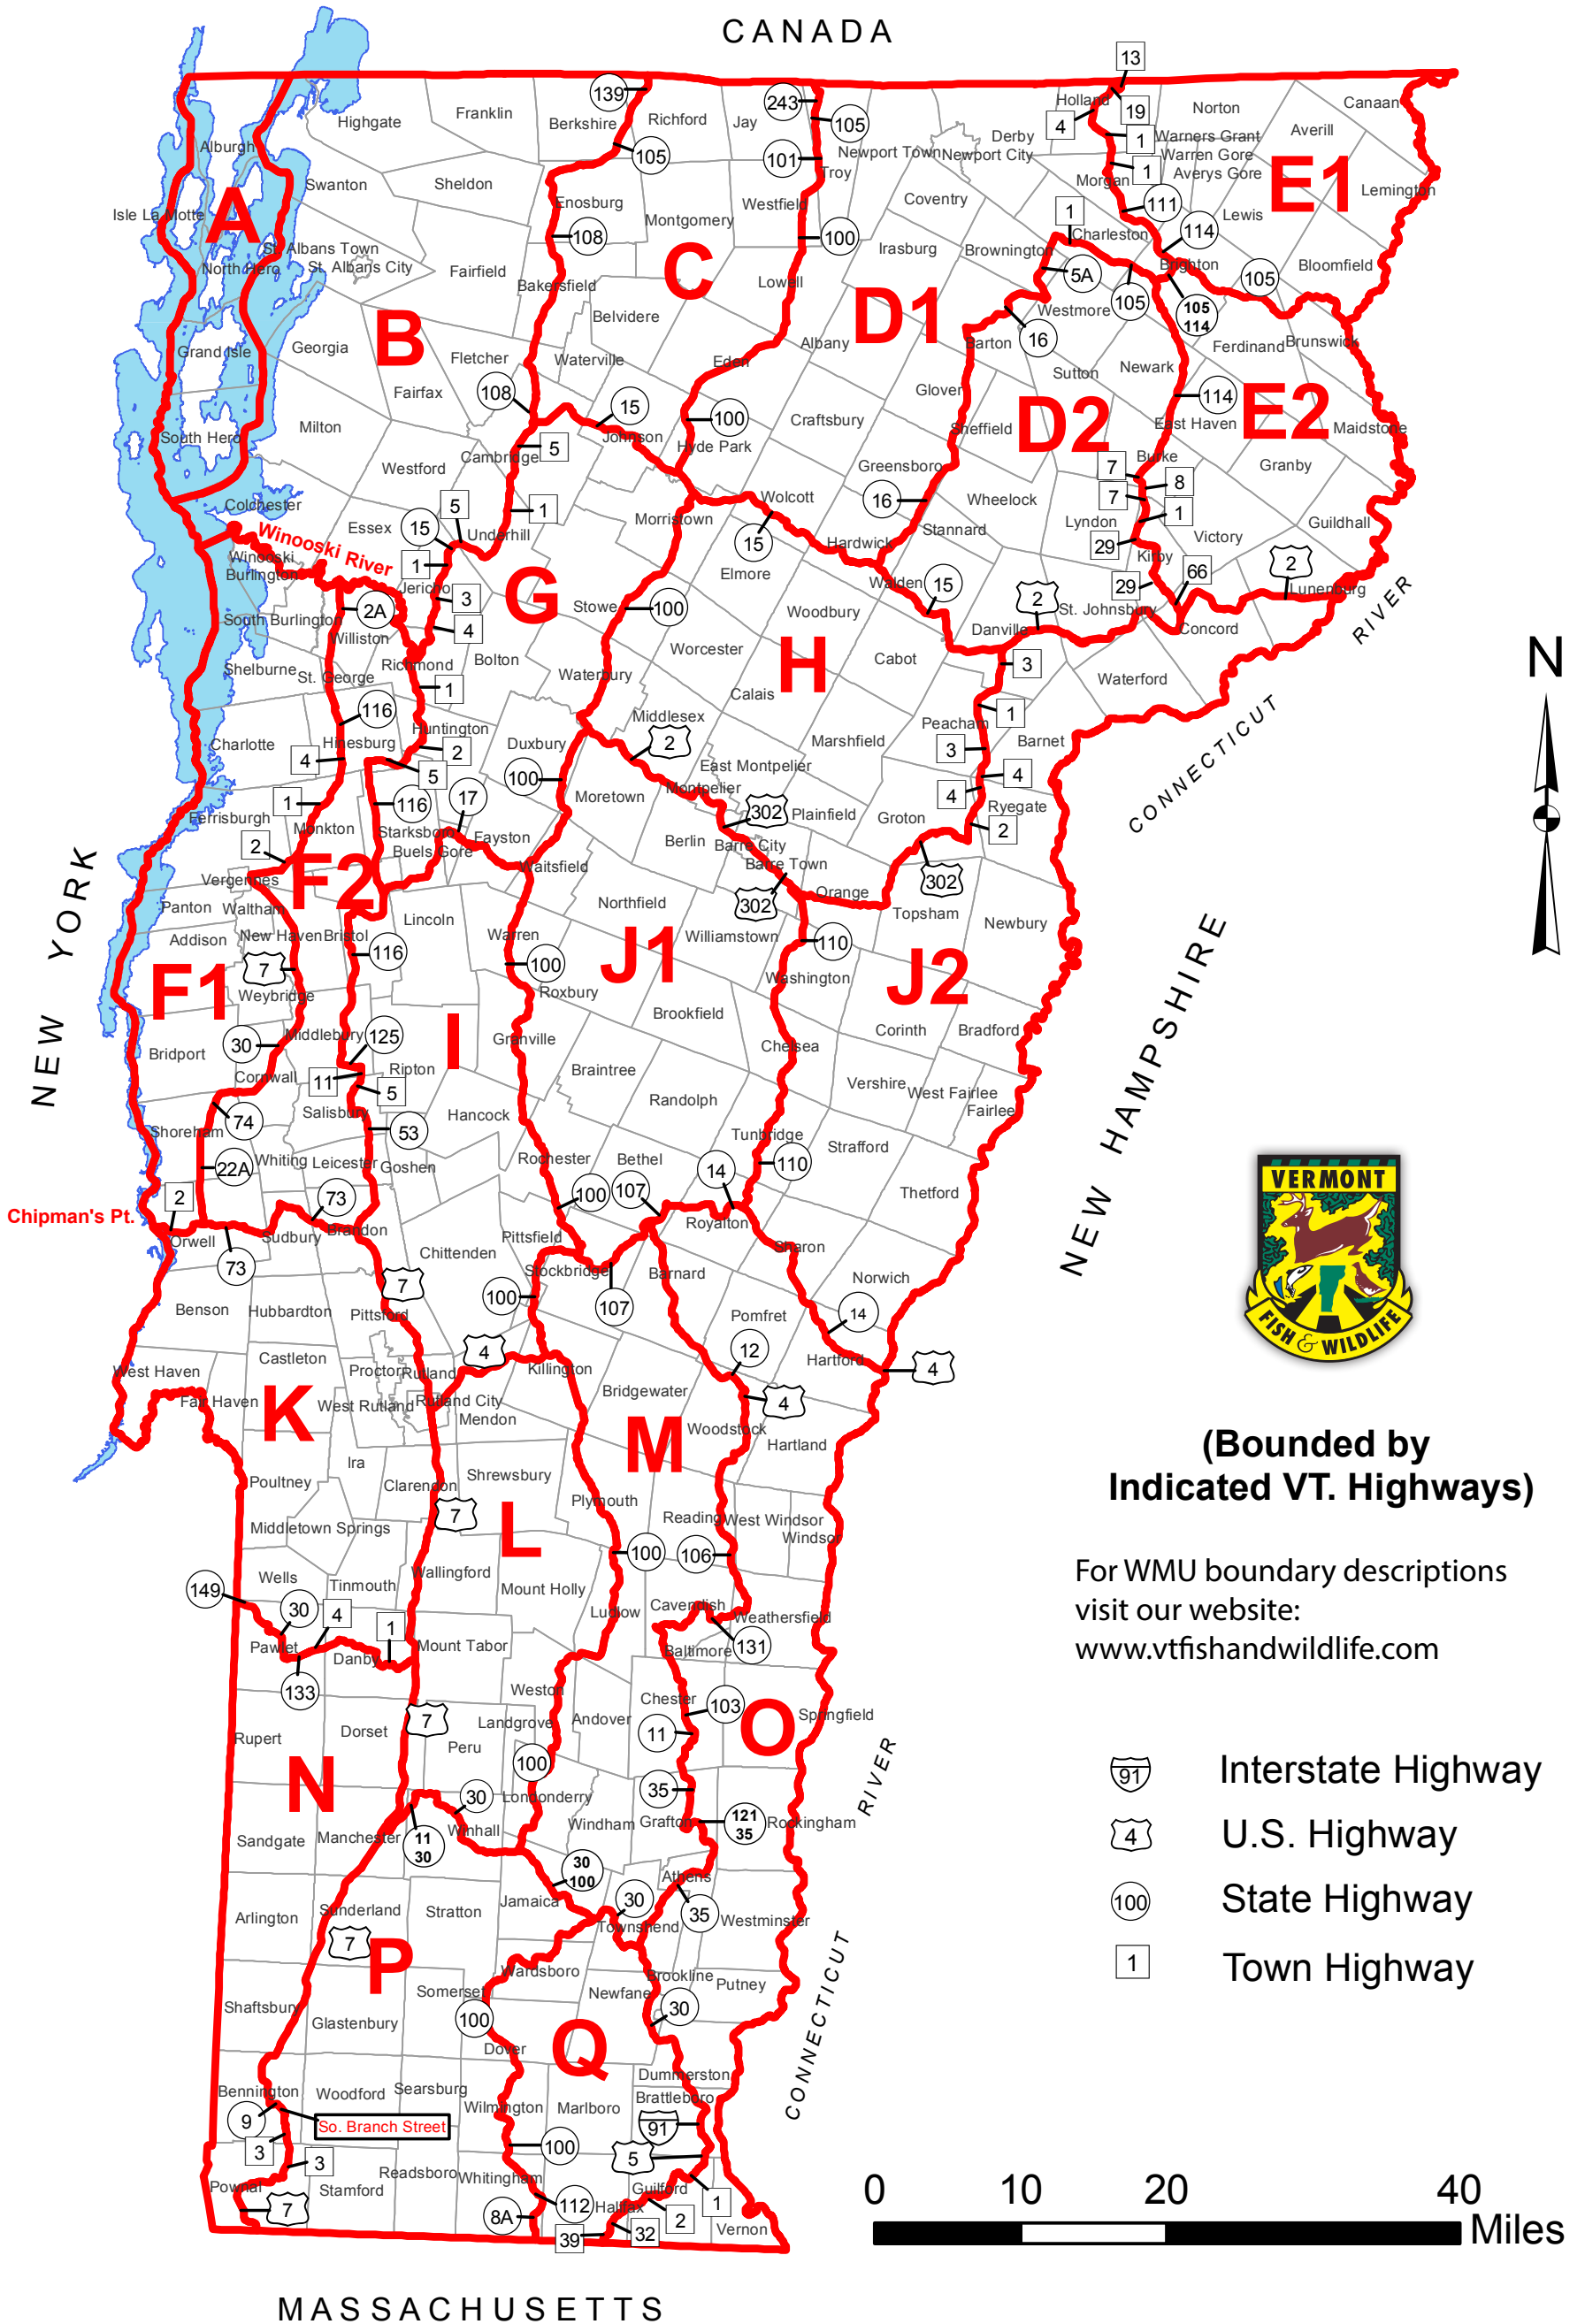

# Wildlife Management Unit (WMU) Map

(Bounded by Indicated VT. Highways)

For WMU boundary descriptions visit our website: [www.vtfishandwildlife.com](http://www.vtfishandwildlife.com)

-  Interstate Highway
-  U.S. Highway
-  State Highway
-  Town Highway

MASSACHUSETTS