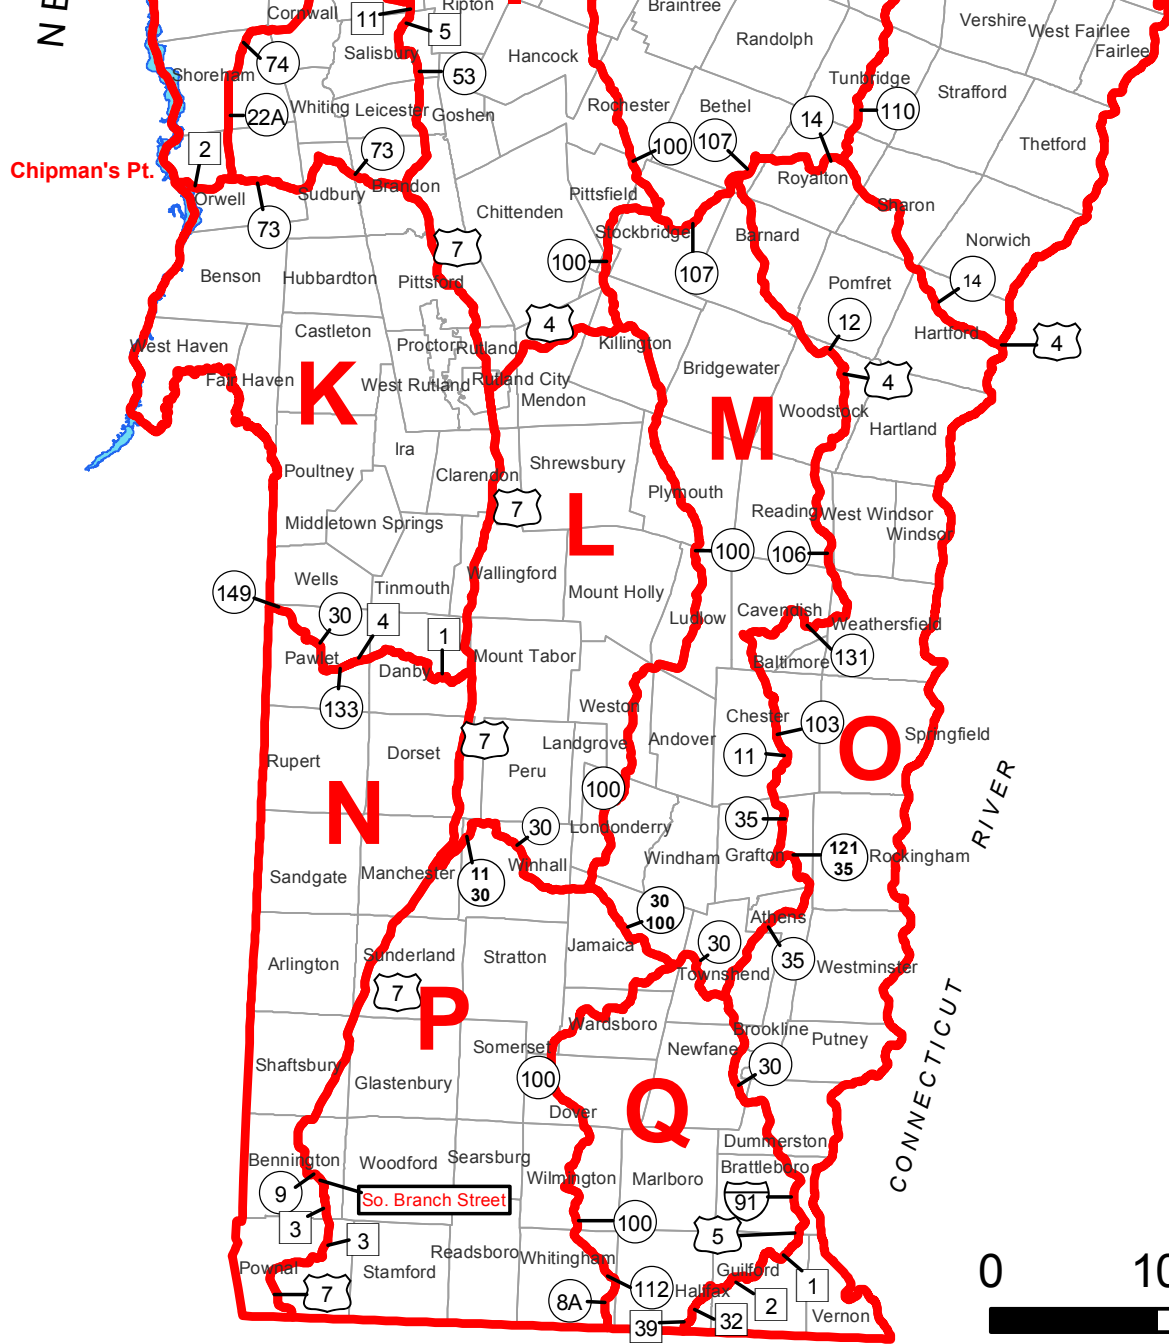

Wildlife Management Unit (WMU) Map

**(Bounded by
Indicated VT. Highways)**

For WMU boundary descriptions
visit our website:
www.vtfishandwildlife.com

- Interstate Highway
- U.S. Highway
- State Highway
- Town Highway

MASSACHUSETTS