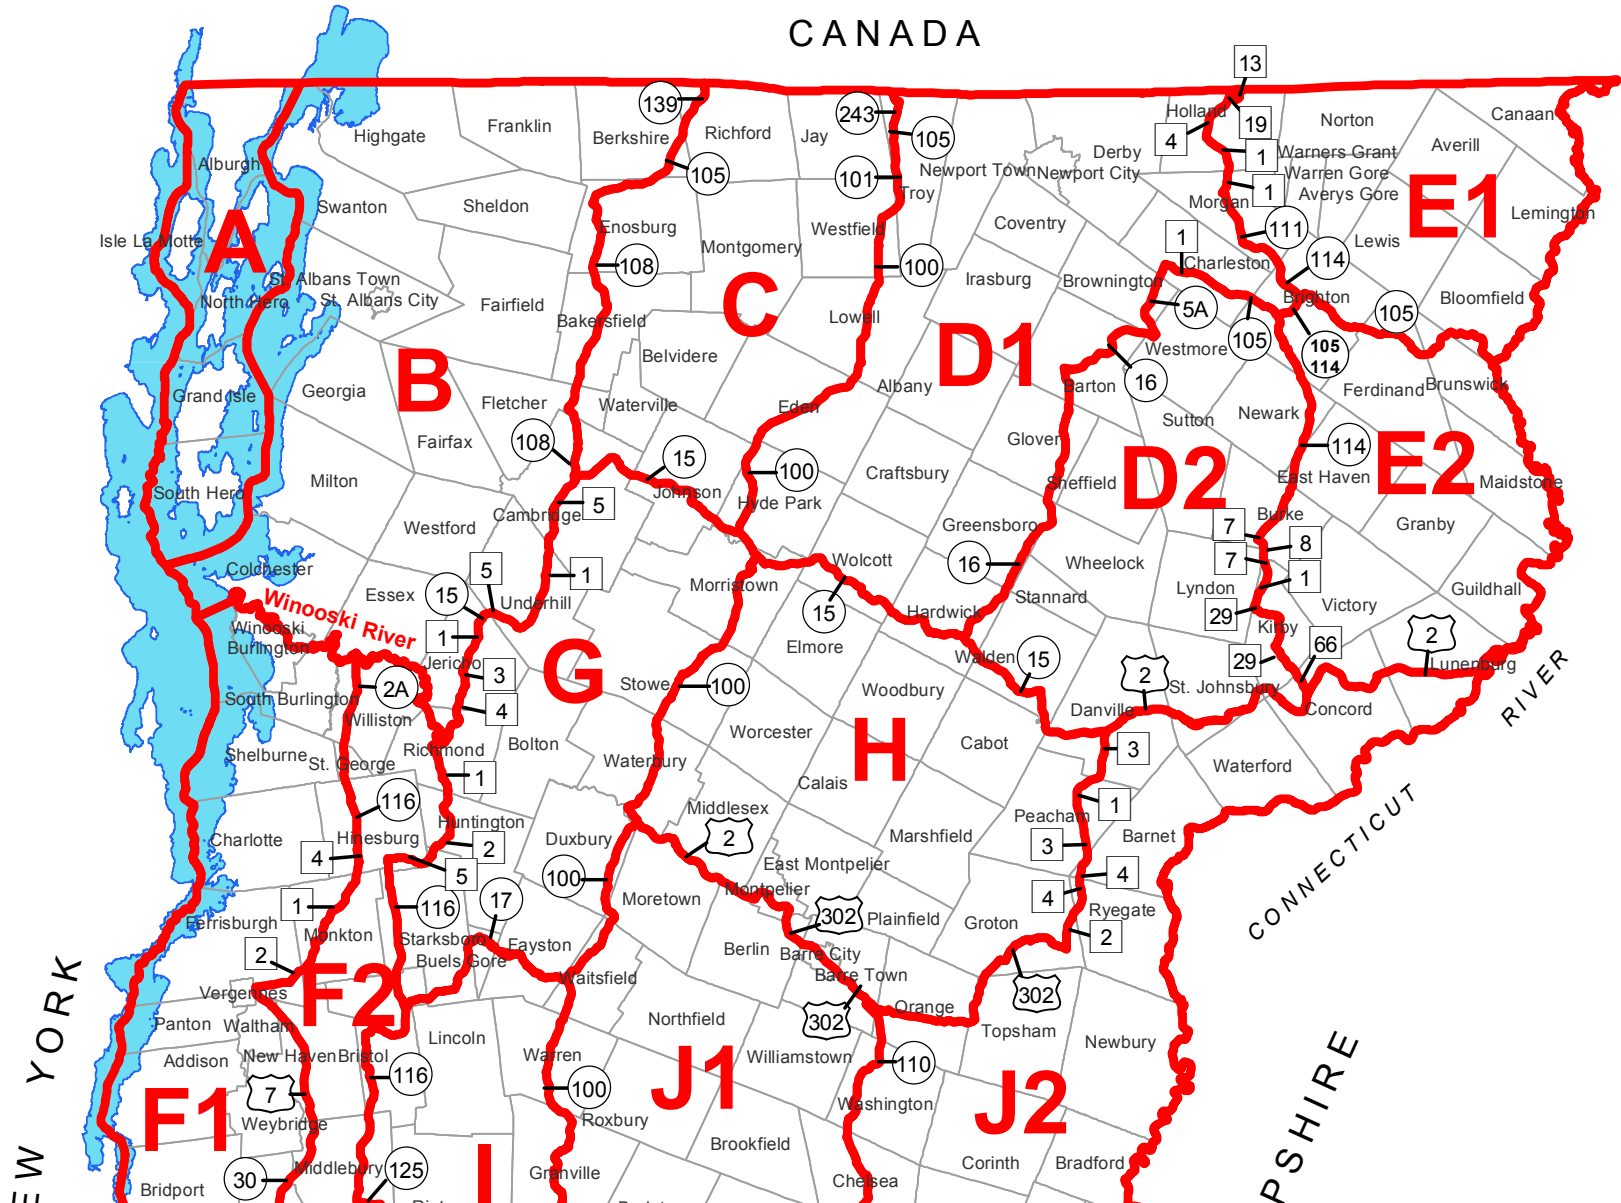

Wildlife Management Unit (WMU) Map

**(Bounded by
Indicated VT. Highways)**

For WMU boundary descriptions
visit our website:
www.vtfishandwildlife.com

- Interstate Highway
- U.S. Highway
- State Highway
- Town Highway

MASSACHUSETTS