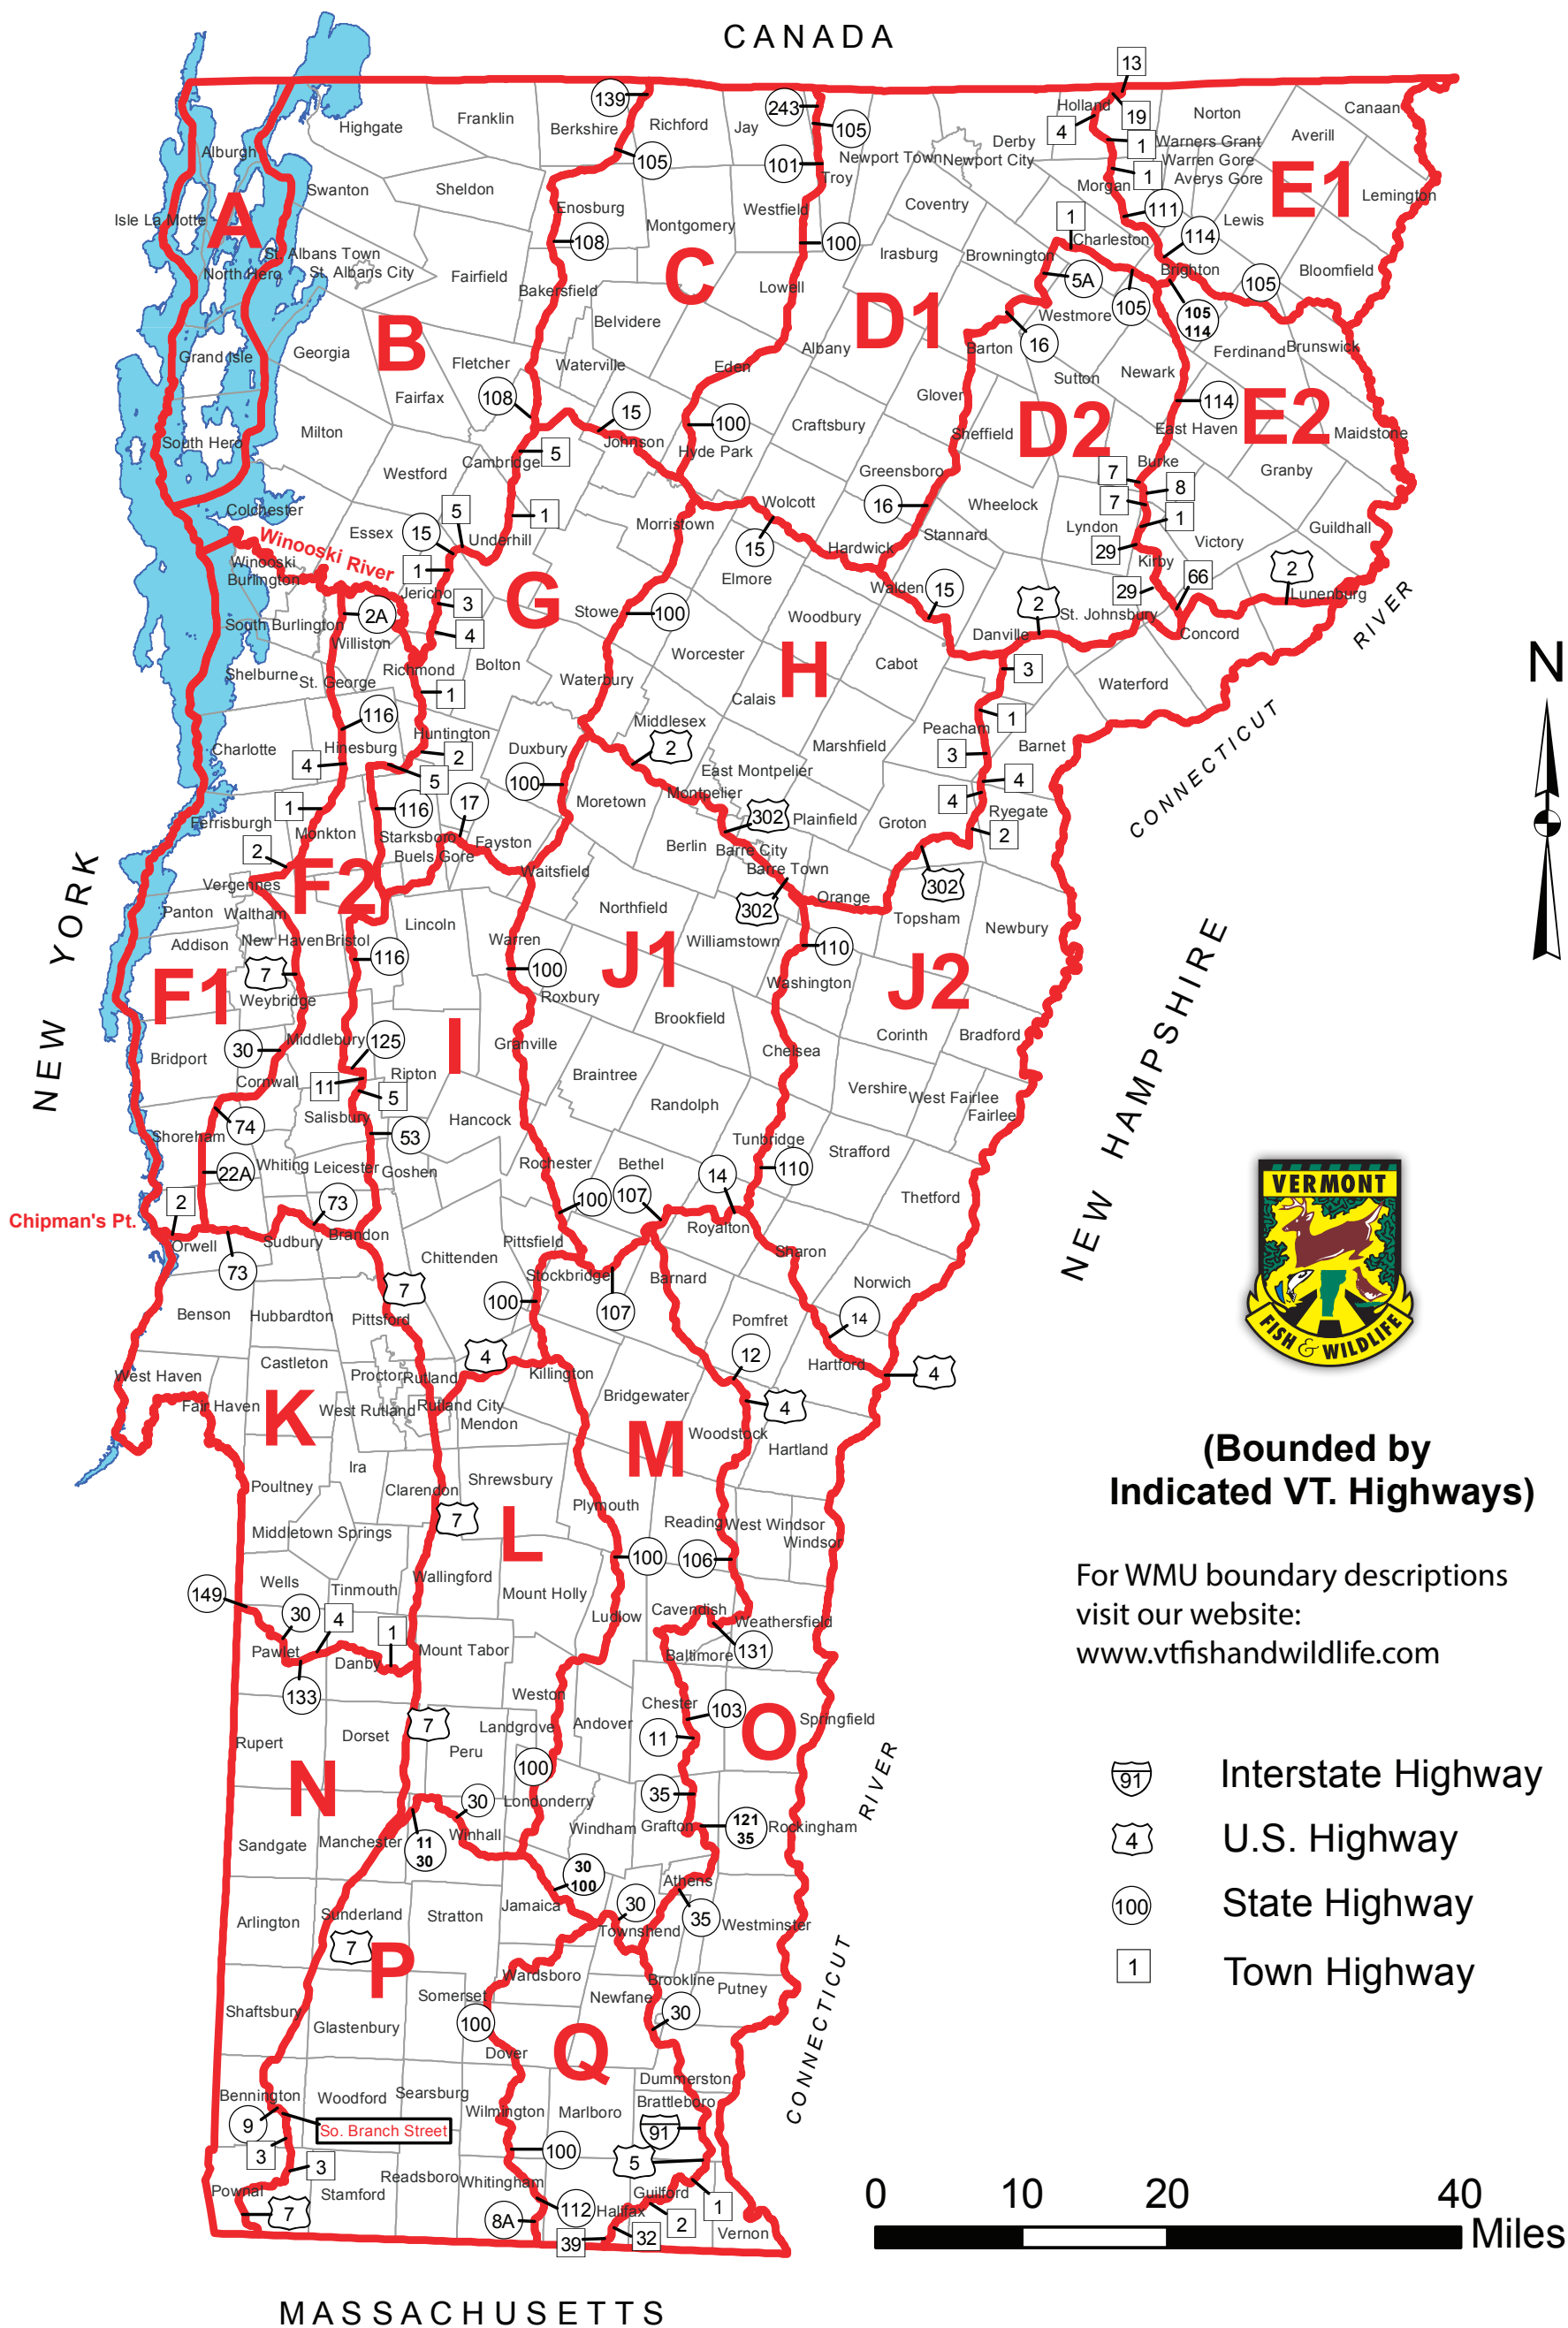

# Wildlife Management Unit (WMU) Map

(Bounded by Indicated VT. Highways)

For WMU boundary descriptions visit our website: [www.vtfishandwildlife.com](http://www.vtfishandwildlife.com)

- Interstate Highway
- U.S. Highway
- State Highway
- Town Highway

MASSACHUSETTS