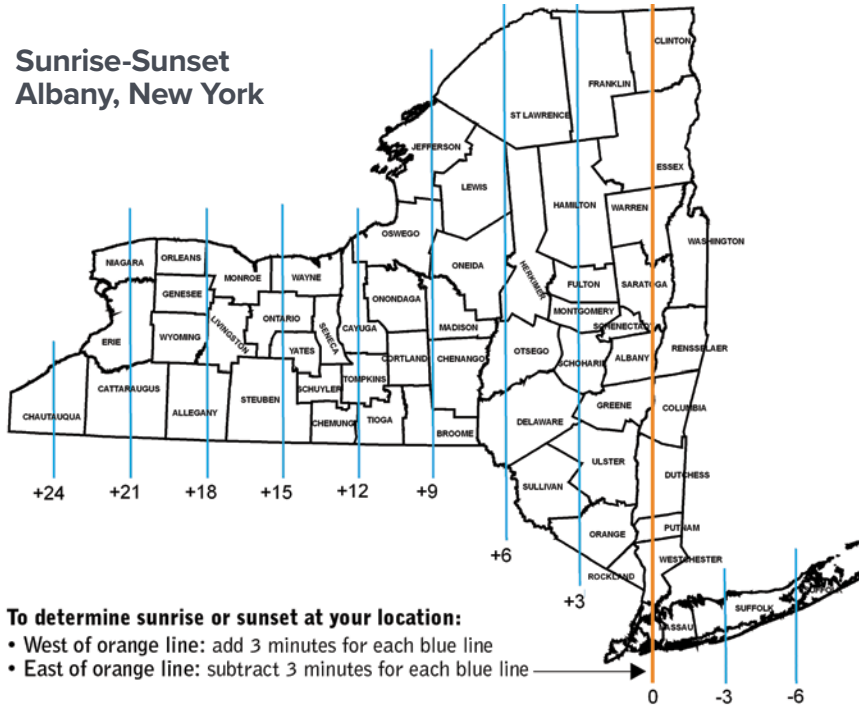

Sunrise & Sunset

Sunrise-Sunset Albany, New York

To determine sunrise or sunset at your location:

- West of orange line: add 3 minutes for each blue line
- East of orange line: subtract 3 minutes for each blue line

When Hunting for Wildlife, All Shooting Hours are Sunrise to Sunset, Except:

- Unprotected wildlife—any hour.
- Furbearers - after sunrise on the opening day of each respective season, bobcat, raccoon, skunk, red fox, gray fox, opossum and coyote may be taken at any time of day or night.
- For most migratory game bird species, including ducks, geese, snipe, rails—½ hour before sunrise to sunset.
- Spring turkey—½ hour before sunrise to noon
- Big game- ½ hour before sunrise to ½ hour after sunset.