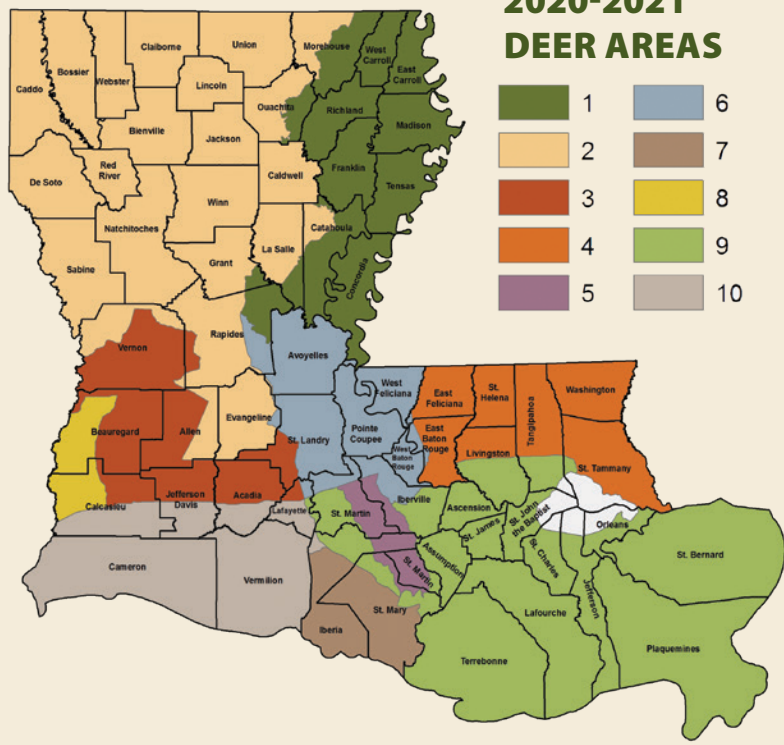

2020-2021 LOUISIANA HUNTING SCHEDULES

For more information and precise hunting regulations, please refer to the 2020-2021 LDWF Hunting Regulation pamphlet.

2021 TURKEY AREA SCHEDULES

Area A: April 2 - May 2*
 Area B: April 2-25*
 Area C: April 2-18*

2020-2021 QUADRUPEDS & RESIDENT GAME BIRDS SCHEDULE

SPECIES	SEASON DATES	DAILY BAG LIMIT	POSSESSION LIMIT
Quail	Nov. 21 - Feb. 28	10	30
Rabbit	Oct. 3 - Feb. 28	8	24
Squirrel	Oct. 3 - Feb. 28	8	24
	May 1-23*	3	9

*Spring squirrel season is CLOSED on the Kisatchie National Forest, some national wildlife refuges, U.S. Army Corps of Engineers property and some state WMAs (check WMA season schedule in 2020-2021 LDWF Hunting Regulations pamphlet).