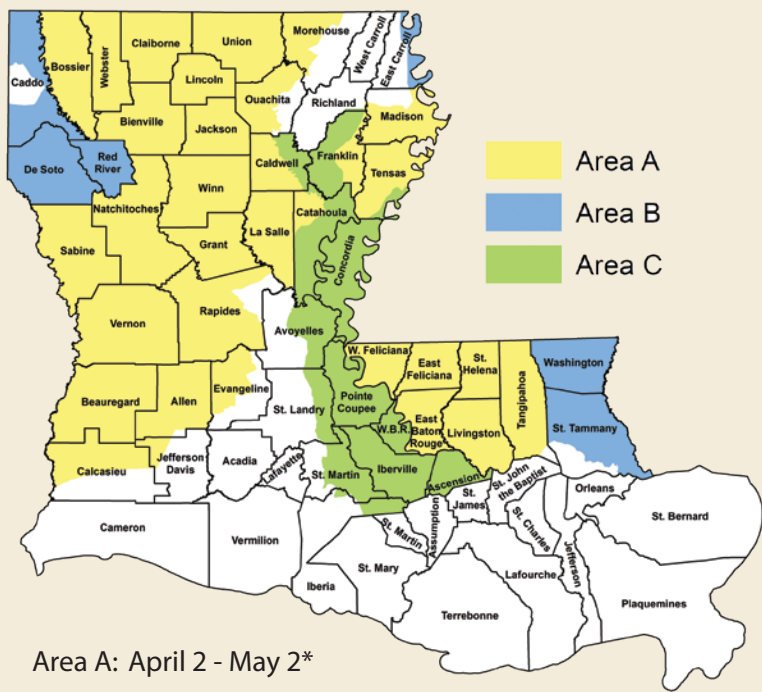

2020-2021 LOUISIANA HUNTING SCHEDULES

For more information and precise hunting regulations, please refer to the 2020-2021 LDWF Hunting Regulation pamphlet.

2021 TURKEY AREA SCHEDULES

Area A: April 2 - May 2*
 Area B: April 2-25*
 Area C: April 2-18*

2020-2021 QUADRUPEDS & RESIDENT GAME BIRDS SCHEDULE

SPECIES	SEASON DATES	DAILY BAG LIMIT	POSSESSION LIMIT
Quail	Nov. 21 - Feb. 28	10	30
Rabbit	Oct. 3 - Feb. 28	8	24
Squirrel	Oct. 3 - Feb. 28	8	24
	May 1-23*	3	9

*Spring squirrel season is CLOSED on the Kisatchie National Forest, some national wildlife refuges, U.S. Army Corps of Engineers property and some state WMAs (check WMA season schedule in 2020-2021 LDWF Hunting Regulations pamphlet).