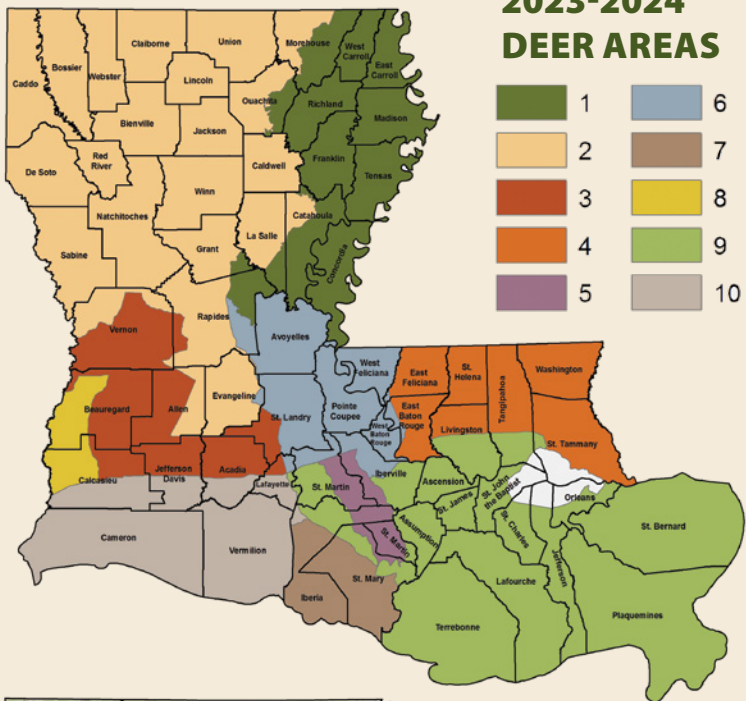

2023-2024 DEER HUNTING SCHEDULE

AREA	ARCHERY	PRIMITIVE FIREARMS	FIREARMS (Still-hunt only)	FIREARMS (With or w/o dogs)
1	Either-sex: Oct. 1 - Jan. 31	Either-sex: Nov. 11-17 Jan. 22-31	Either-sex: Nov. 18 - Dec. 8 Jan. 8-21	Either-sex: Dec. 9 - Jan. 7
2	Either-sex: Oct. 1 - Jan. 31	Either-sex: Oct. 21-27 Jan. 15-21	Either-sex: Oct. 28 - Dec. 5	Either-sex: Dec. 6 - Jan. 14
3	Either-sex: Sept. 16 - Jan. 15	Either-sex: Oct. 14-20 Jan. 1-7	Either-sex: Oct. 21 - Nov. 26	Either-sex: Nov. 27 - Dec. 31
4	Either-sex: Oct. 1 - Jan. 31	Either-sex: Nov. 11-17 Jan. 22-31	Either-sex: Nov. 18 - Dec. 8 Jan. 8-21	Either-sex: Dec. 9 - Jan. 7
5	Either-sex (unless a Bucks Only firearms season is in progress): Oct. 16 - Feb. 15 Bucks Only: Oct. 1-15	Either-sex: Nov. 11-17 Bucks Only: Jan. 22-31	Either-sex: Nov. 18-19 Nov. 24-26 Bucks Only: Nov. 20-23 Nov. 27 - Dec. 8	Either-sex: Dec. 9-10 Dec. 16-17 Bucks Only: Dec. 11-15 Dec. 18 - Jan. 21
6	Either-sex (unless a Bucks Only firearms season is in progress): Oct. 16 - Feb. 15 Bucks Only: Oct. 1-15	Either-sex: Nov. 11-17 Jan. 22-31	Either-sex: Nov. 18 - Dec. 8	Either-sex: Dec. 9 - Jan. 21
7	Either-sex: Sept. 16 - Jan. 15	Either-sex: Oct. 14-20 Jan. 1-7	Either-sex: Oct. 21 - Nov. 26	Either-sex: Nov. 27 - Dec. 31
8	Either-sex: Sept. 16 - Jan. 15	Either-sex: Oct. 14-20 Jan. 1-7	Either-sex: Oct. 21 - Nov. 26	Either-sex: Nov. 27 - Dec. 31
9	Either-sex (unless a Bucks Only firearms season is in progress): Oct. 16 - Feb. 15 Bucks Only: Oct. 1-15	Either-sex: Nov. 11-17 Bucks Only: Jan. 22-31	Either-sex: Nov. 18-19 Nov. 24-26 Bucks Only: Nov. 20-23 Nov. 27 - Dec. 8	Either-sex: Dec. 9-10 Dec. 16-17 Bucks Only: Dec. 11-15 Dec. 18 - Jan. 21
10	Either-sex: Sept. 16 - Jan. 15	Either-sex: Oct. 14-20 Jan. 1-7	Either-sex: Oct. 21 - Dec. 31	

Physically Challenged season on private land (Either-sex): Oct. 7-8