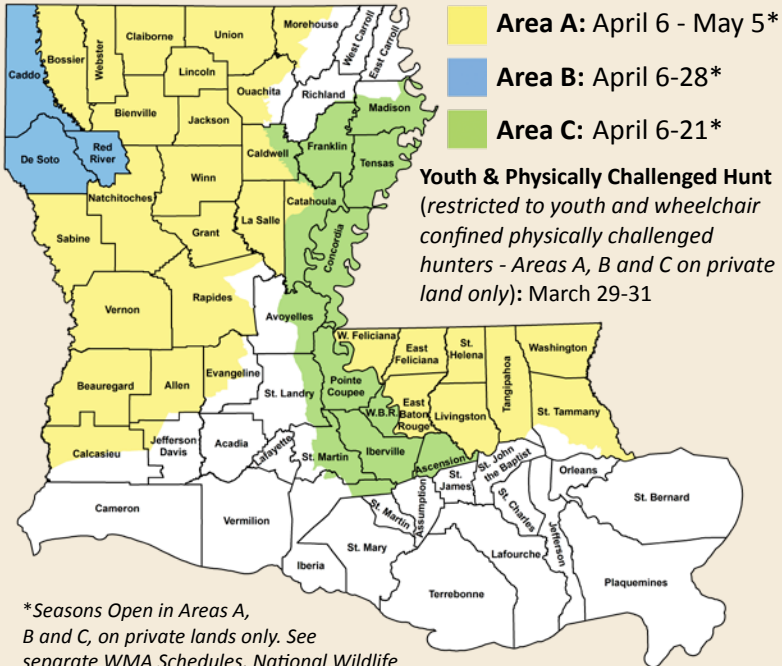

*Seasons Open in Areas A, B and C, on private lands only. See separate WMA Schedules, National Wildlife Refuge Schedules, and Federal Lands Schedules for season dates on those areas.

LDWF FIELD OFFICE CONTACT INFORMATION	Hammond Office	985-543-4777
	Lake Charles Office	337-491-2575
	Lafayette Office	337-262-2080
	Minden Office	318-371-3050
	Monroe Office	318-343-4044
	Pineville Office	318-487-5885
	New Orleans Office	504-284-5269

Youth and Honorably Discharged Veterans season on private land (Either-sex):
Areas 1, 4, 5, 6 & 9: Oct. 28 - Nov. 3; Area 2: Oct. 14-20; Areas 3, 7, 8 & 10: Sept. 23-29

2023-2024 MIGRATORY GAME BIRD SCHEDULE