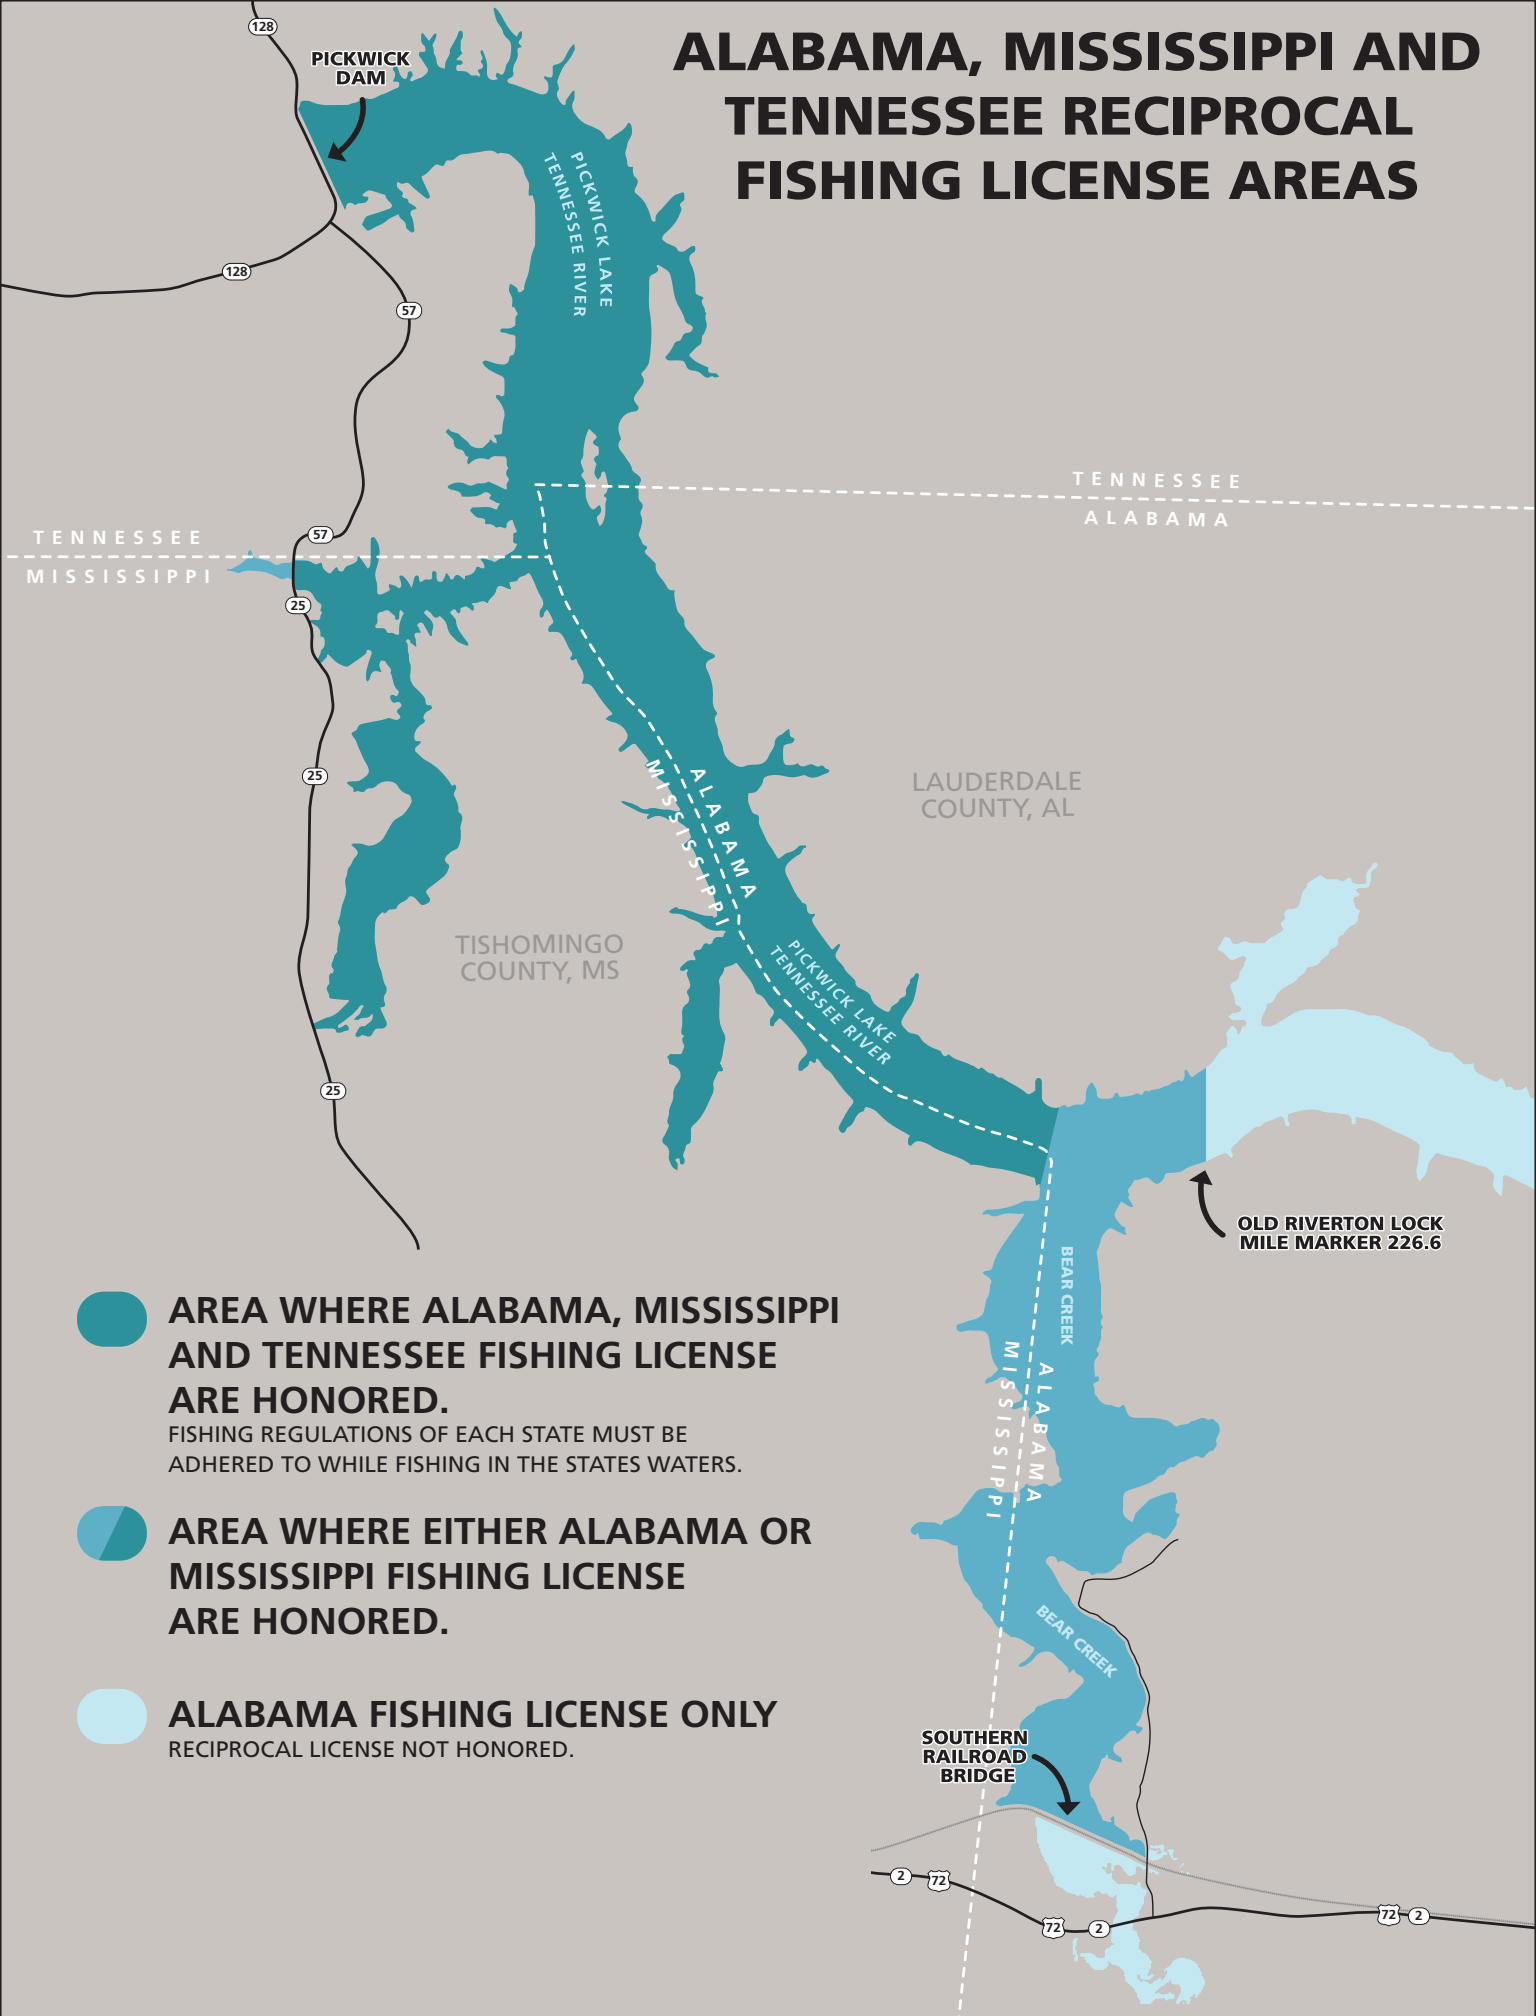

# ALABAMA, MISSISSIPPI AND TENNESSEE RECIPROCAL FISHING LICENSE AREAS

TENNESSEE  
MISSISSIPPI

TENNESSEE  
ALABAMA

TISHOMINGO  
COUNTY, MS

LAUDERDALE  
COUNTY, AL

OLD RIVERTON LOCK  
MILE MARKER 226.6

SOUTHERN  
RAILROAD  
BRIDGE

**AREA WHERE ALABAMA, MISSISSIPPI AND TENNESSEE FISHING LICENSE ARE HONORED.**

FISHING REGULATIONS OF EACH STATE MUST BE ADHERED TO WHILE FISHING IN THE STATES WATERS.

**AREA WHERE EITHER ALABAMA OR MISSISSIPPI FISHING LICENSE ARE HONORED.**

**ALABAMA FISHING LICENSE ONLY**  
RECIPROCAL LICENSE NOT HONORED.