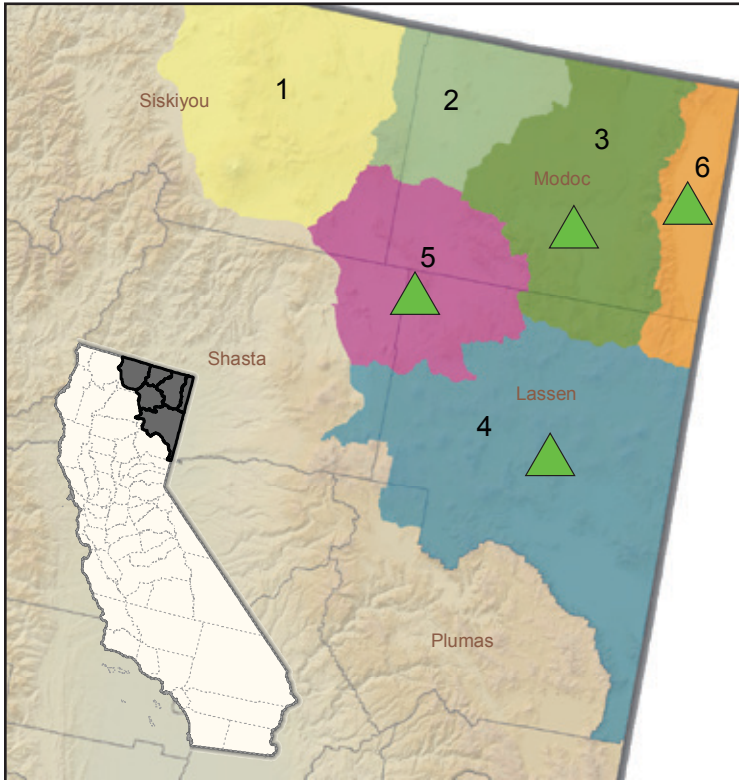

PRONGHORN MAP

PRONGHORN HUNT ZONES

It is unlawful to use, or possess with any firearm capable of firing, any projectile(s) not certified as nonlead within the California Condor Range and when taking all wildlife on any wildlife area or ecological reserve. (CCRT14 - 250.1, 551, 552, and 630; FGC - 3004.5)

- 1 Mount Dome
 - 2 Clear Lake
 - 3 Likely Tables
 - 4 Lassen
 - 5 Big Valley
 - 6 Surprise Valley
- Closed to Pronghorn Hunting
- ▲ Lassen Apprentice, Surprise Valley Apprentice, Big Valley Apprentice Hunt and Likely Tables Apprentice