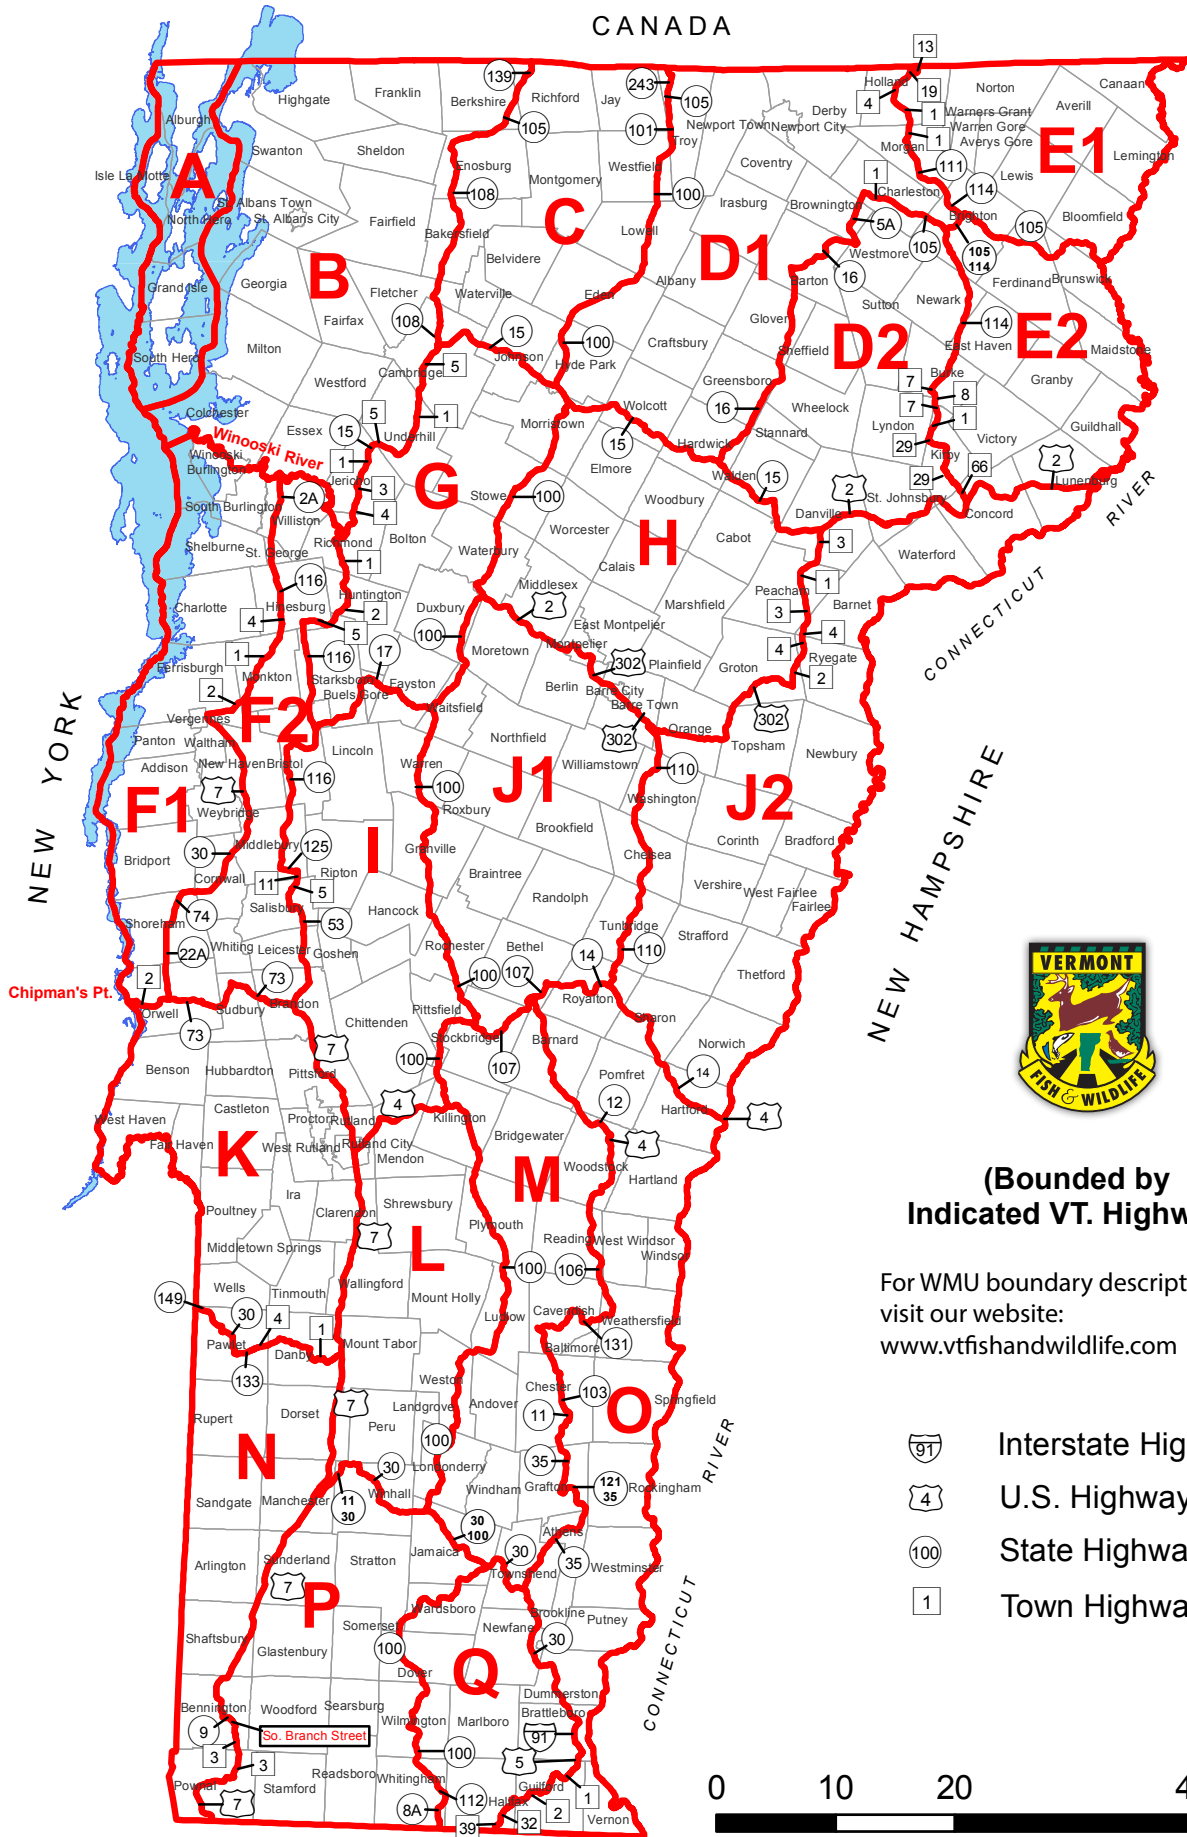

Wildlife Management Unit (WMU) Map

(Bounded by Indicated VT. Highways)

For WMU boundary descriptions visit our website: www.vtfishandwildlife.com

- Interstate Highway
- U.S. Highway
- State Highway
- Town Highway

MASSACHUSETTS