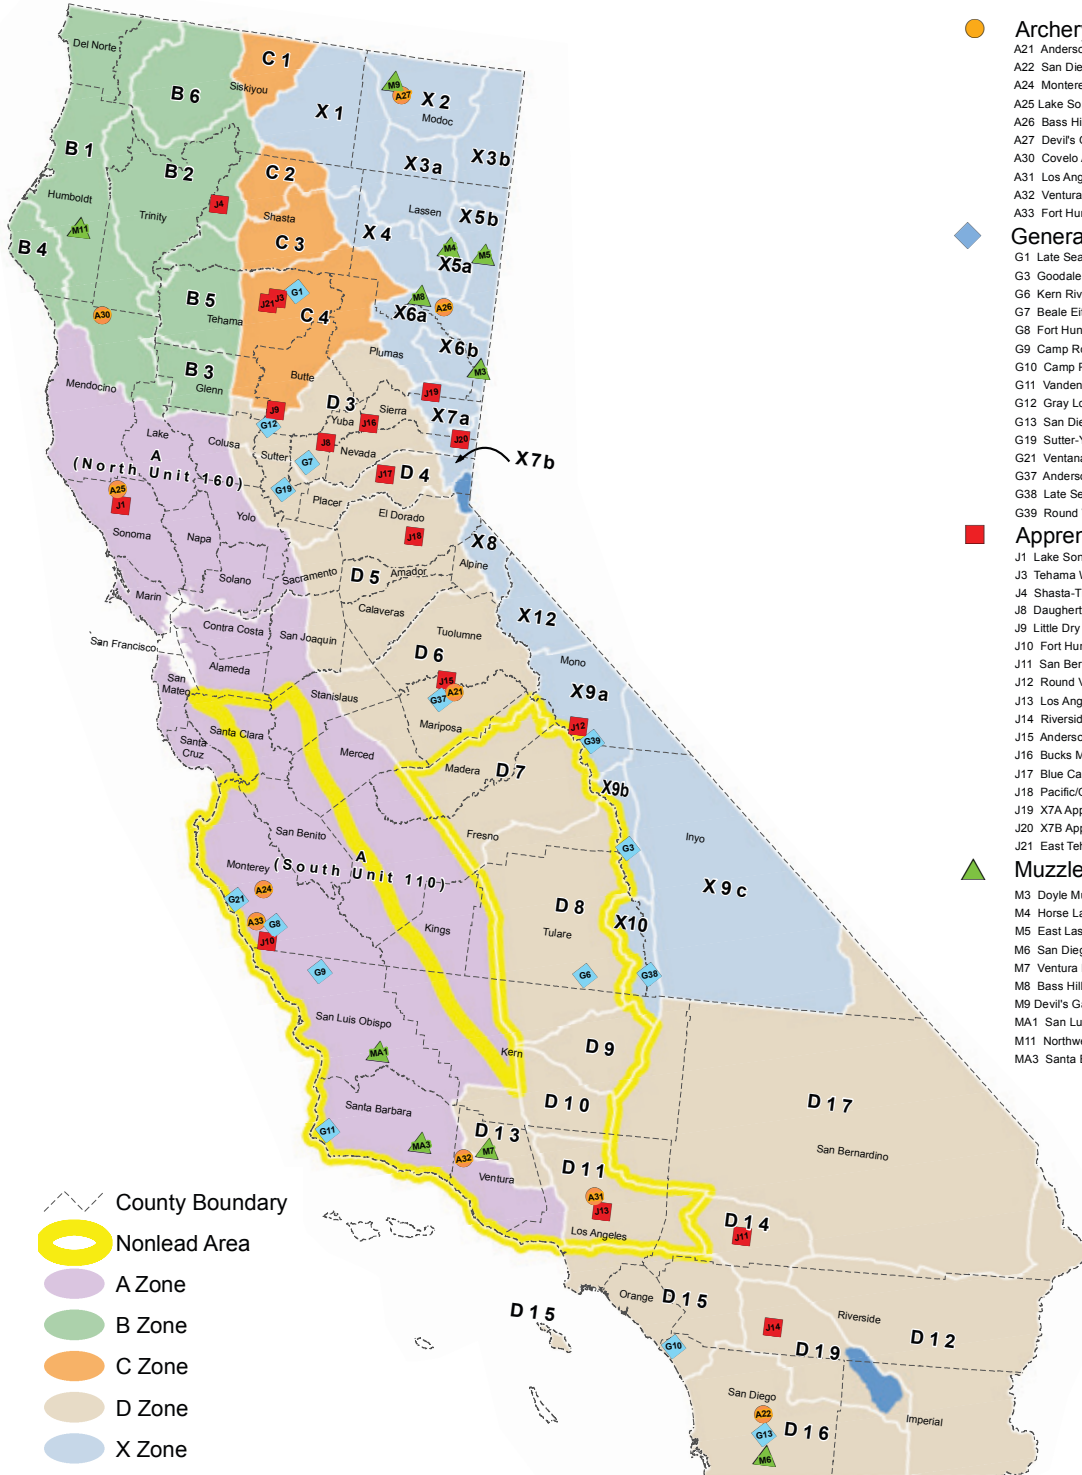

# 2017 DEER ZONES AND ADDITIONAL HUNTS

It is unlawful to use, or possess with any firearm capable of firing, any projectile(s) not certified as nonlead within the California Condor Range and when taking all wildlife on any wildlife area or ecological reserve. (CCRT14 - 250.1, 551, 552, and 630; FGC - 3004.5)